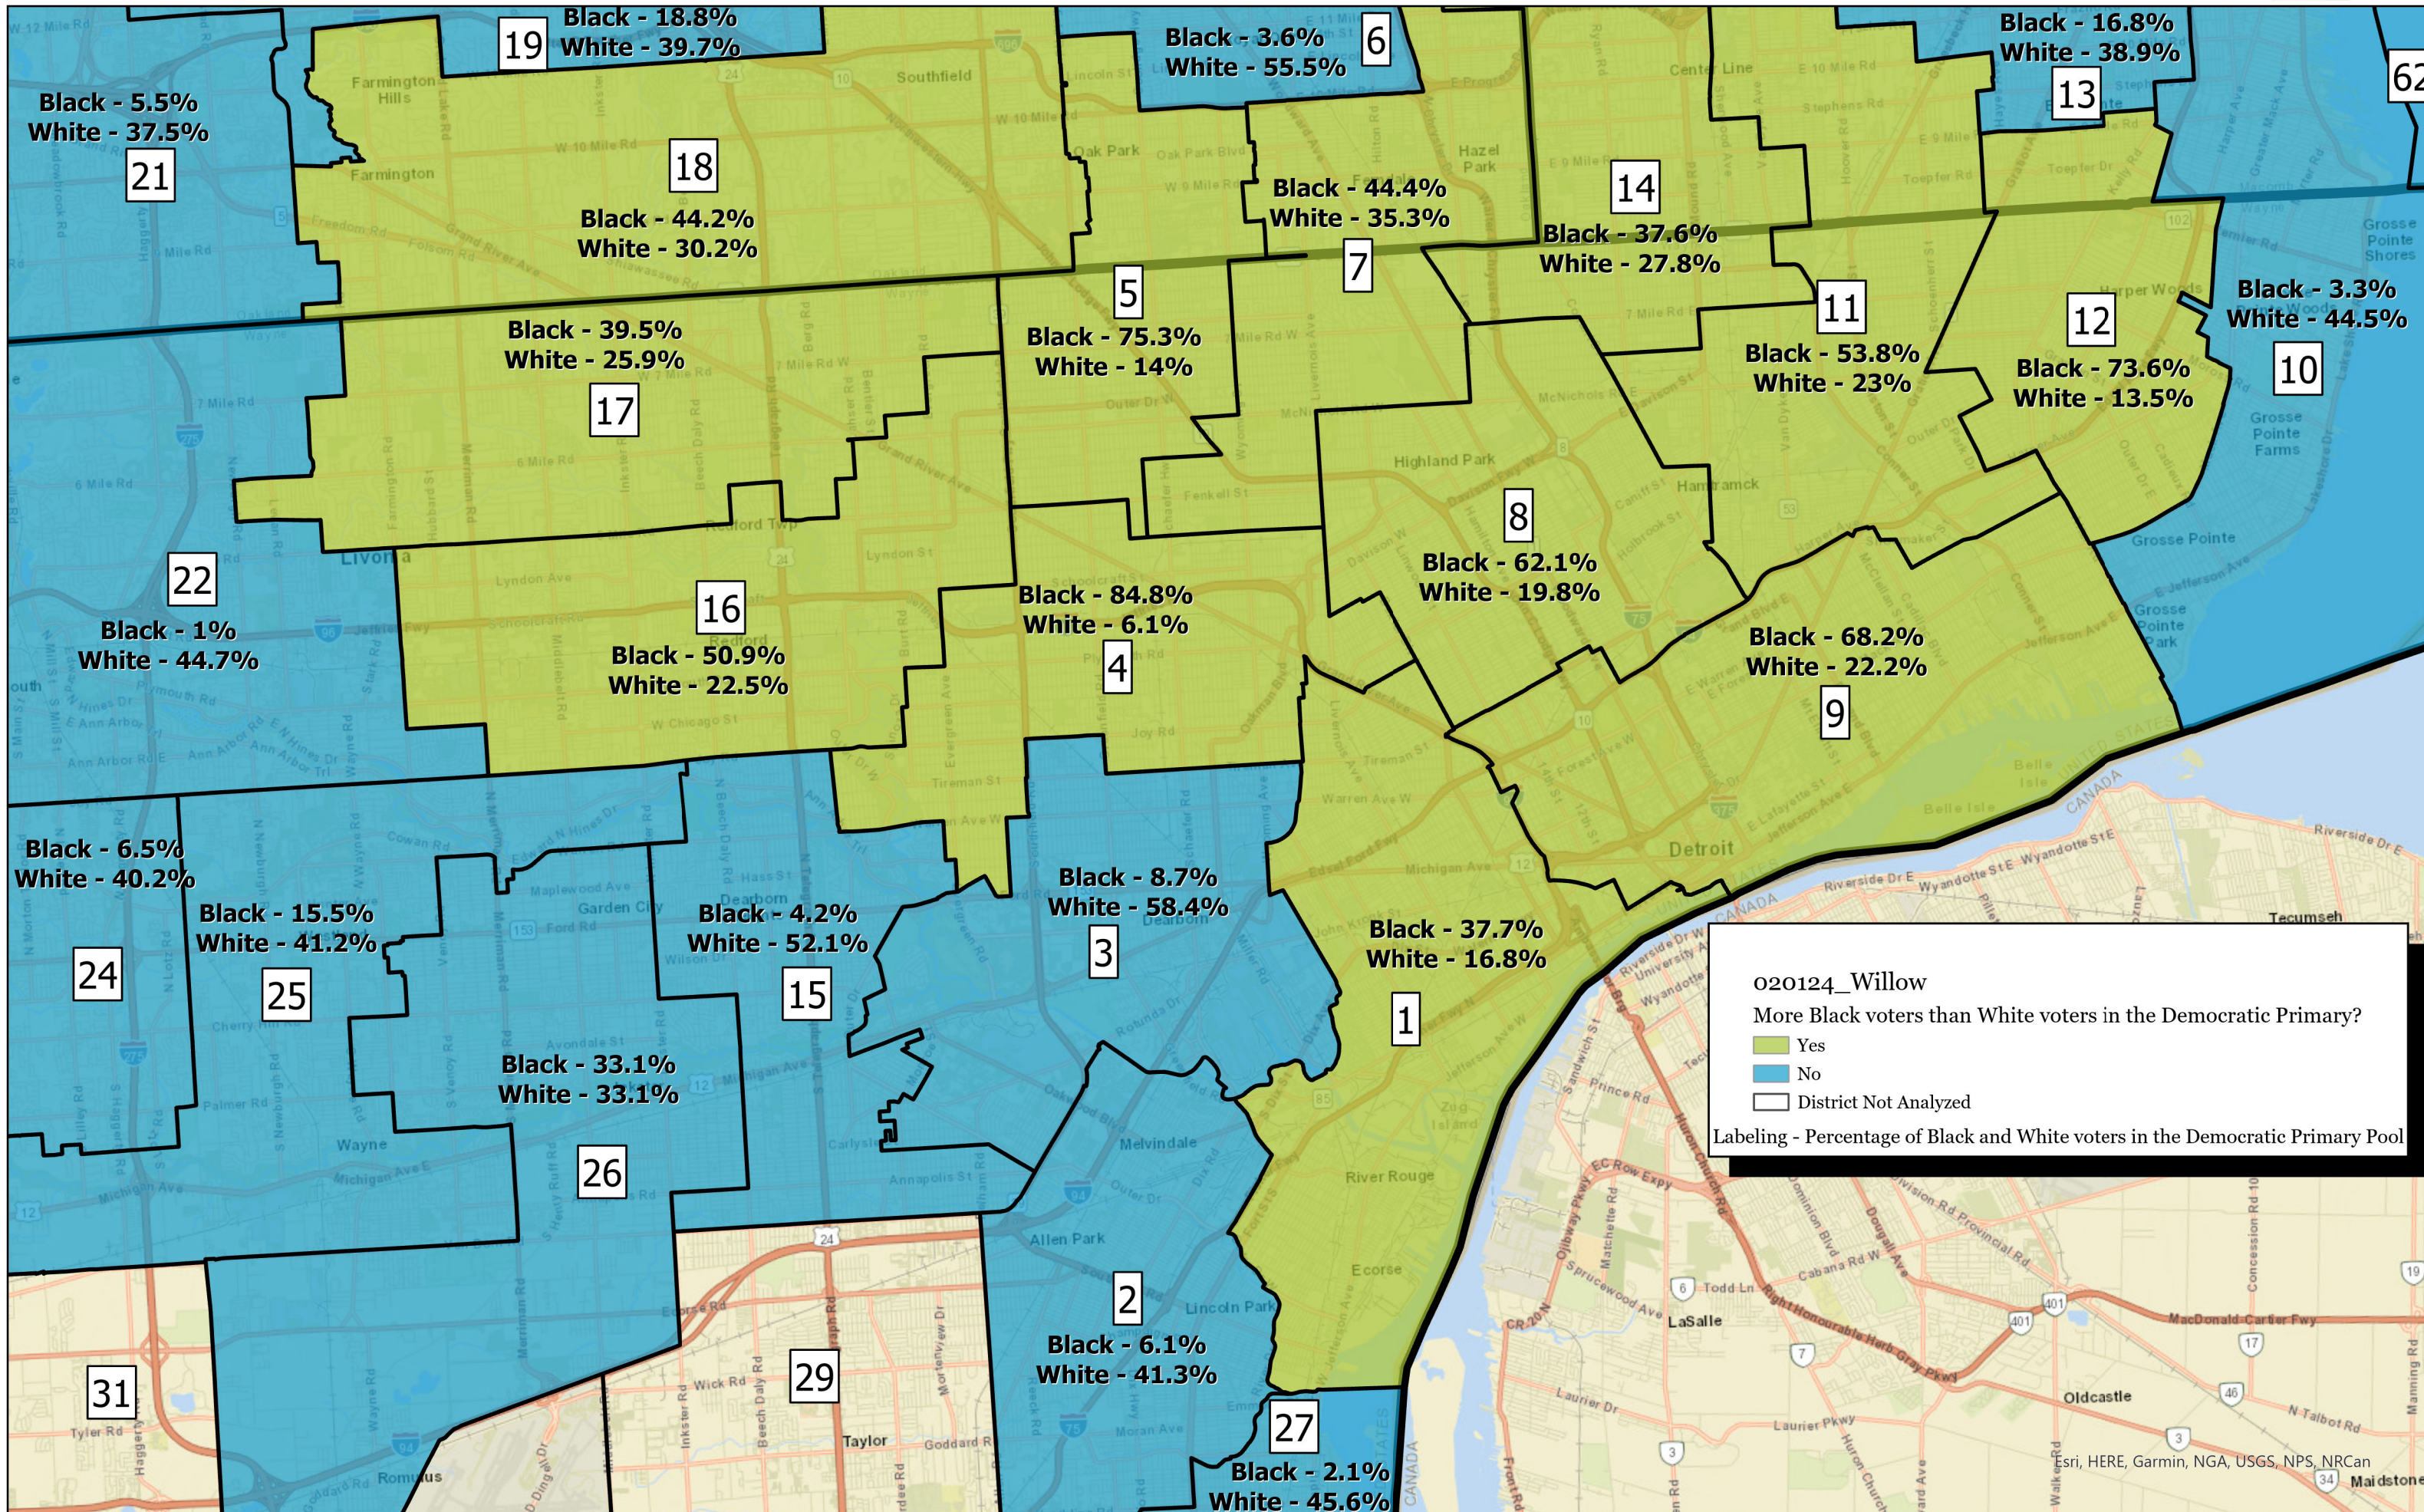

Metro Wayne State House Voting Rights Act Effectiveness Plan - Willow

020124_Willow
More Black voters than White voters in the Democratic Primary?

- Yes
- No
- District Not Analyzed

Labeling - Percentage of Black and White voters in the Democratic Primary Pool