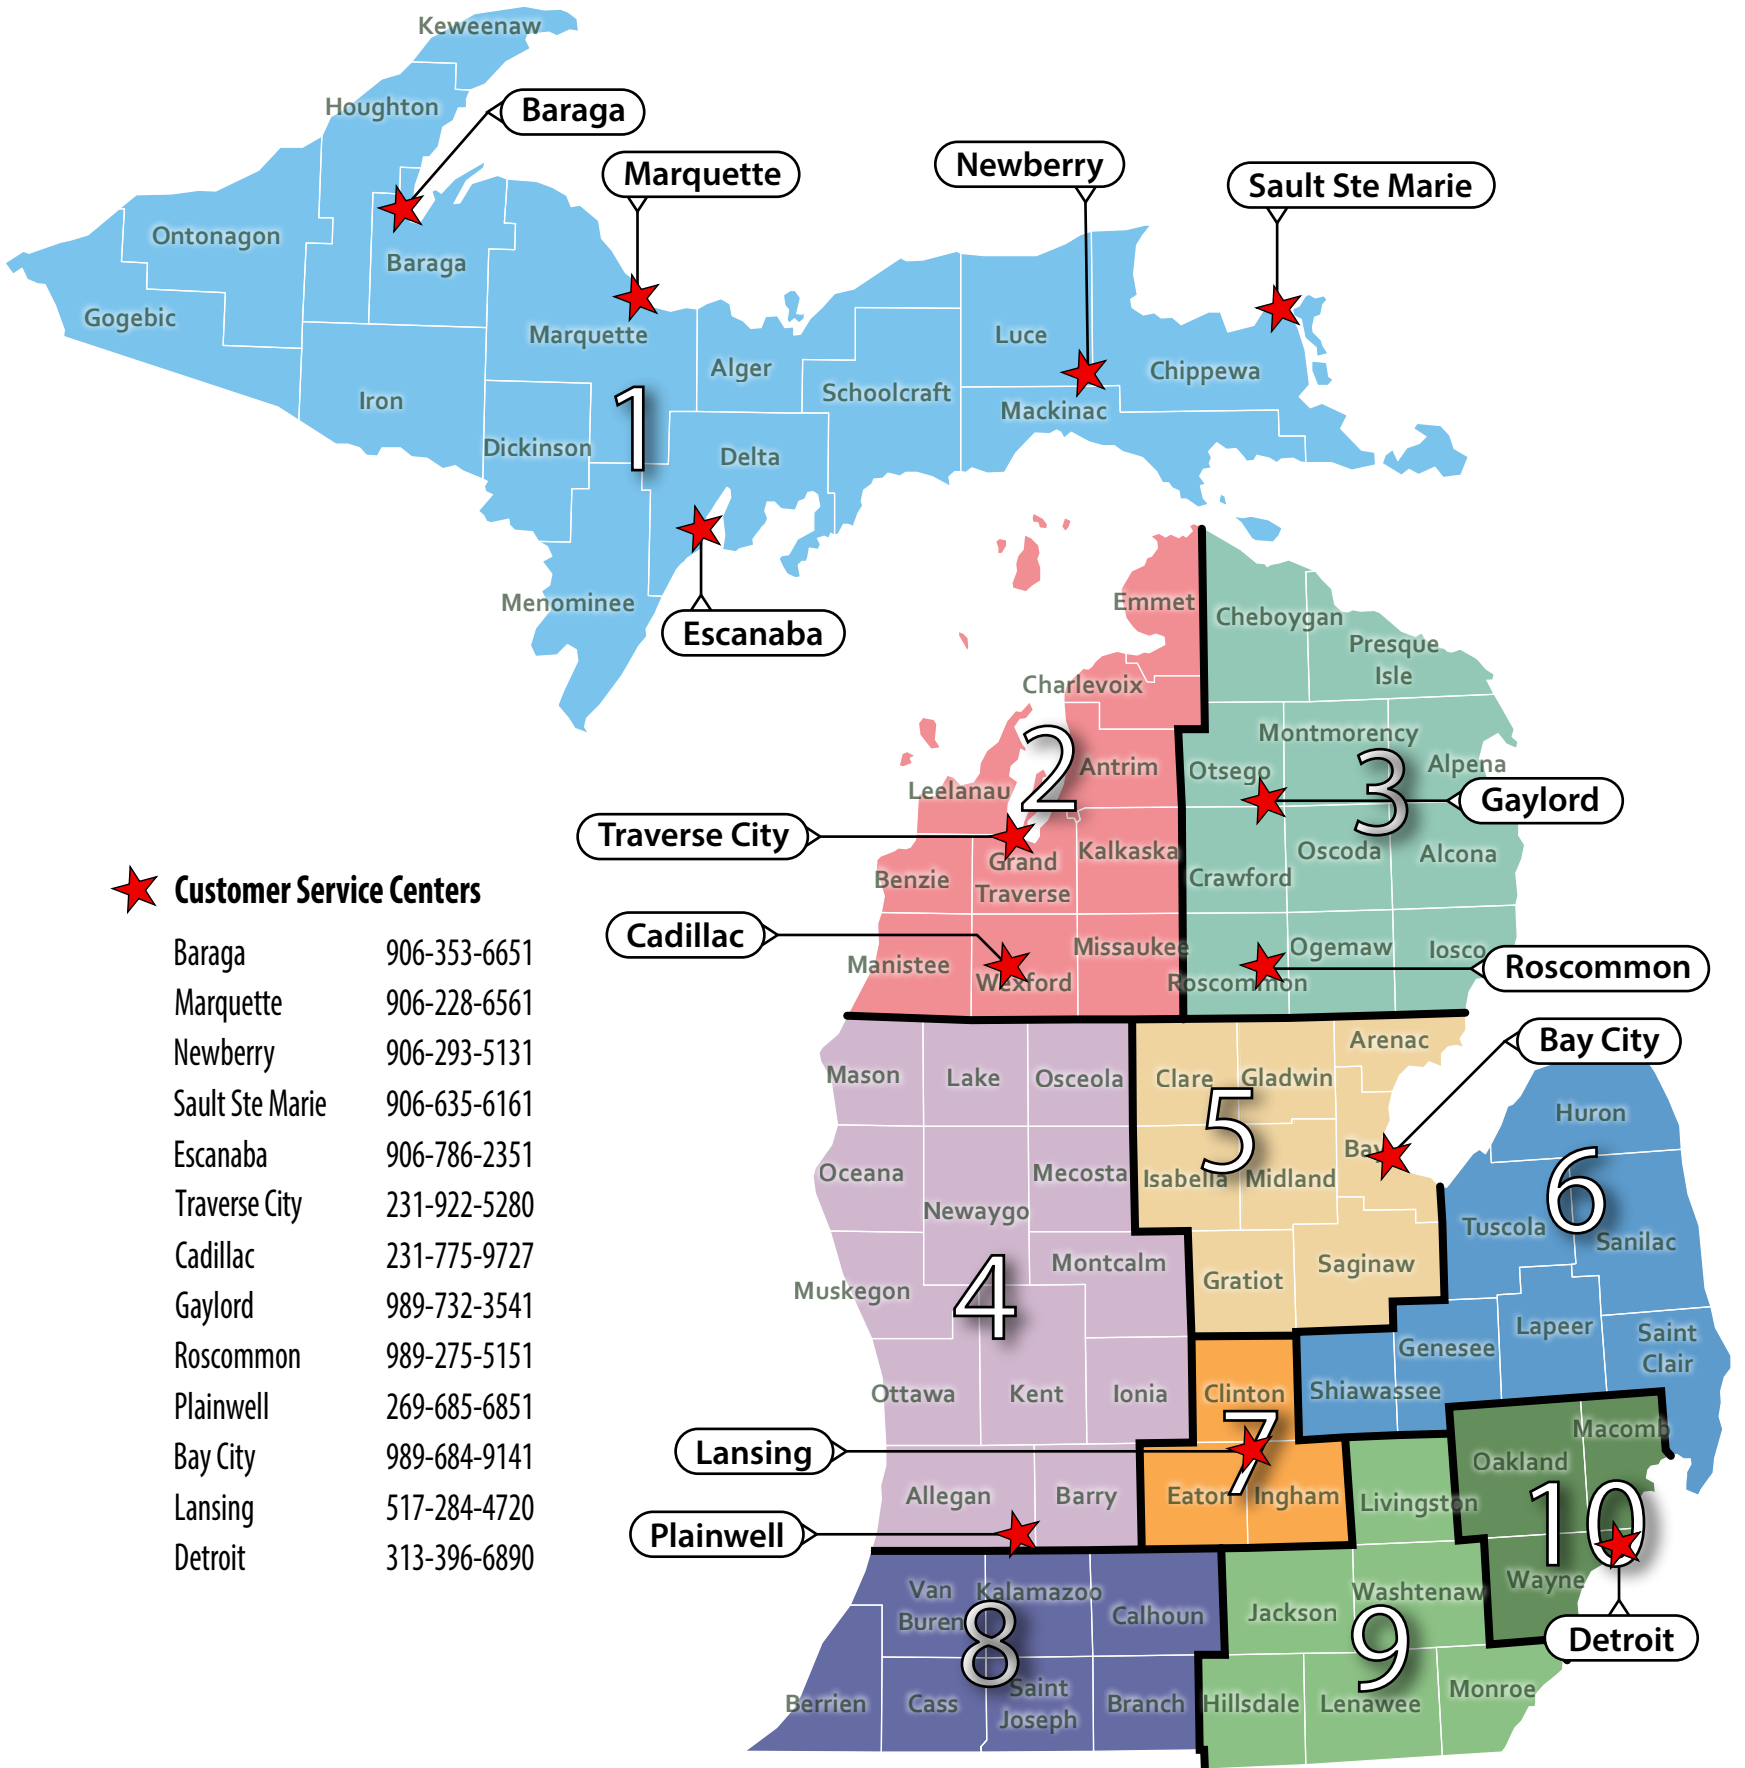

# State of Michigan Regions & Customer Service Centers Department of Natural Resources

**★ Customer Service Centers**

Baraga	906-353-6651
Marquette	906-228-6561
Newberry	906-293-5131
Sault Ste Marie	906-635-6161
Escanaba	906-786-2351
Traverse City	231-922-5280
Cadillac	231-775-9727
Gaylord	989-732-3541
Roscommon	989-275-5151
Plainwell	269-685-6851
Bay City	989-684-9141
Lansing	517-284-4720
Detroit	313-396-6890