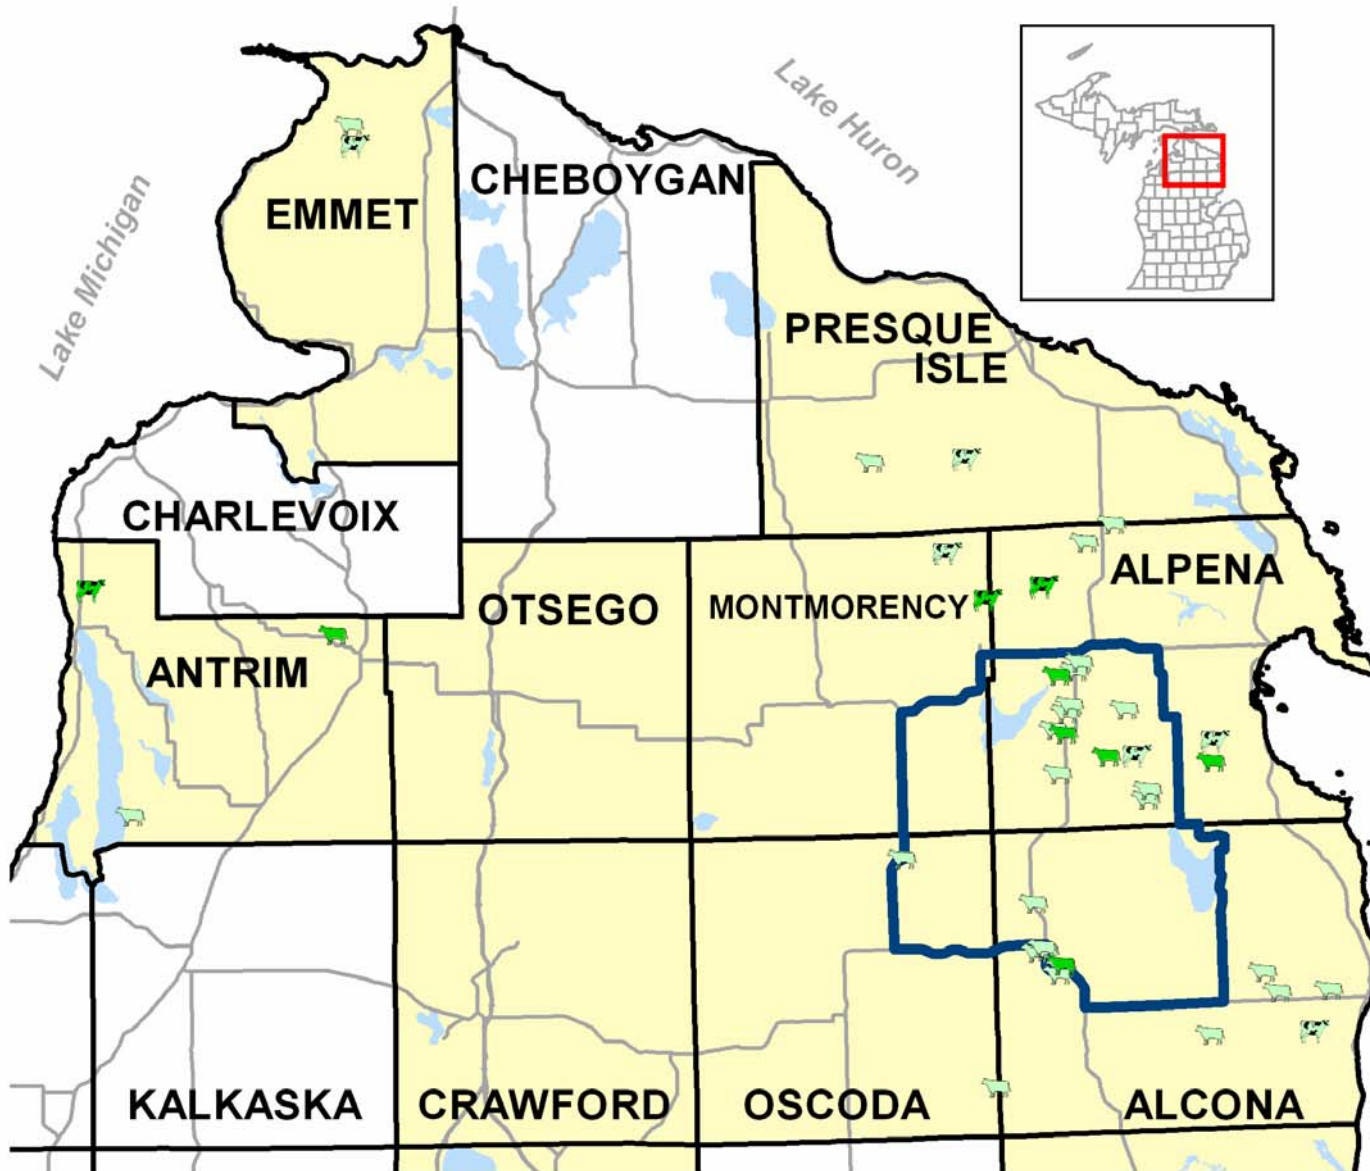

BOVINE TUBERCULOSIS POSITIVE CATTLE HERDS

LEGEND

YEARS		NUMBER OF HERDS
1998 - 2004		
BEEF		26*
DAIRY		7
2005 - 2007		
BEEF		8*
DAIRY		3

*Total includes twice affected farms

-  TB INFECTED COUNTY (Wildlife or Cattle)
-  DMU 452 (2001)
-  COUNTY LINES
-  HYDROLOGY
-  HIGHWAYS