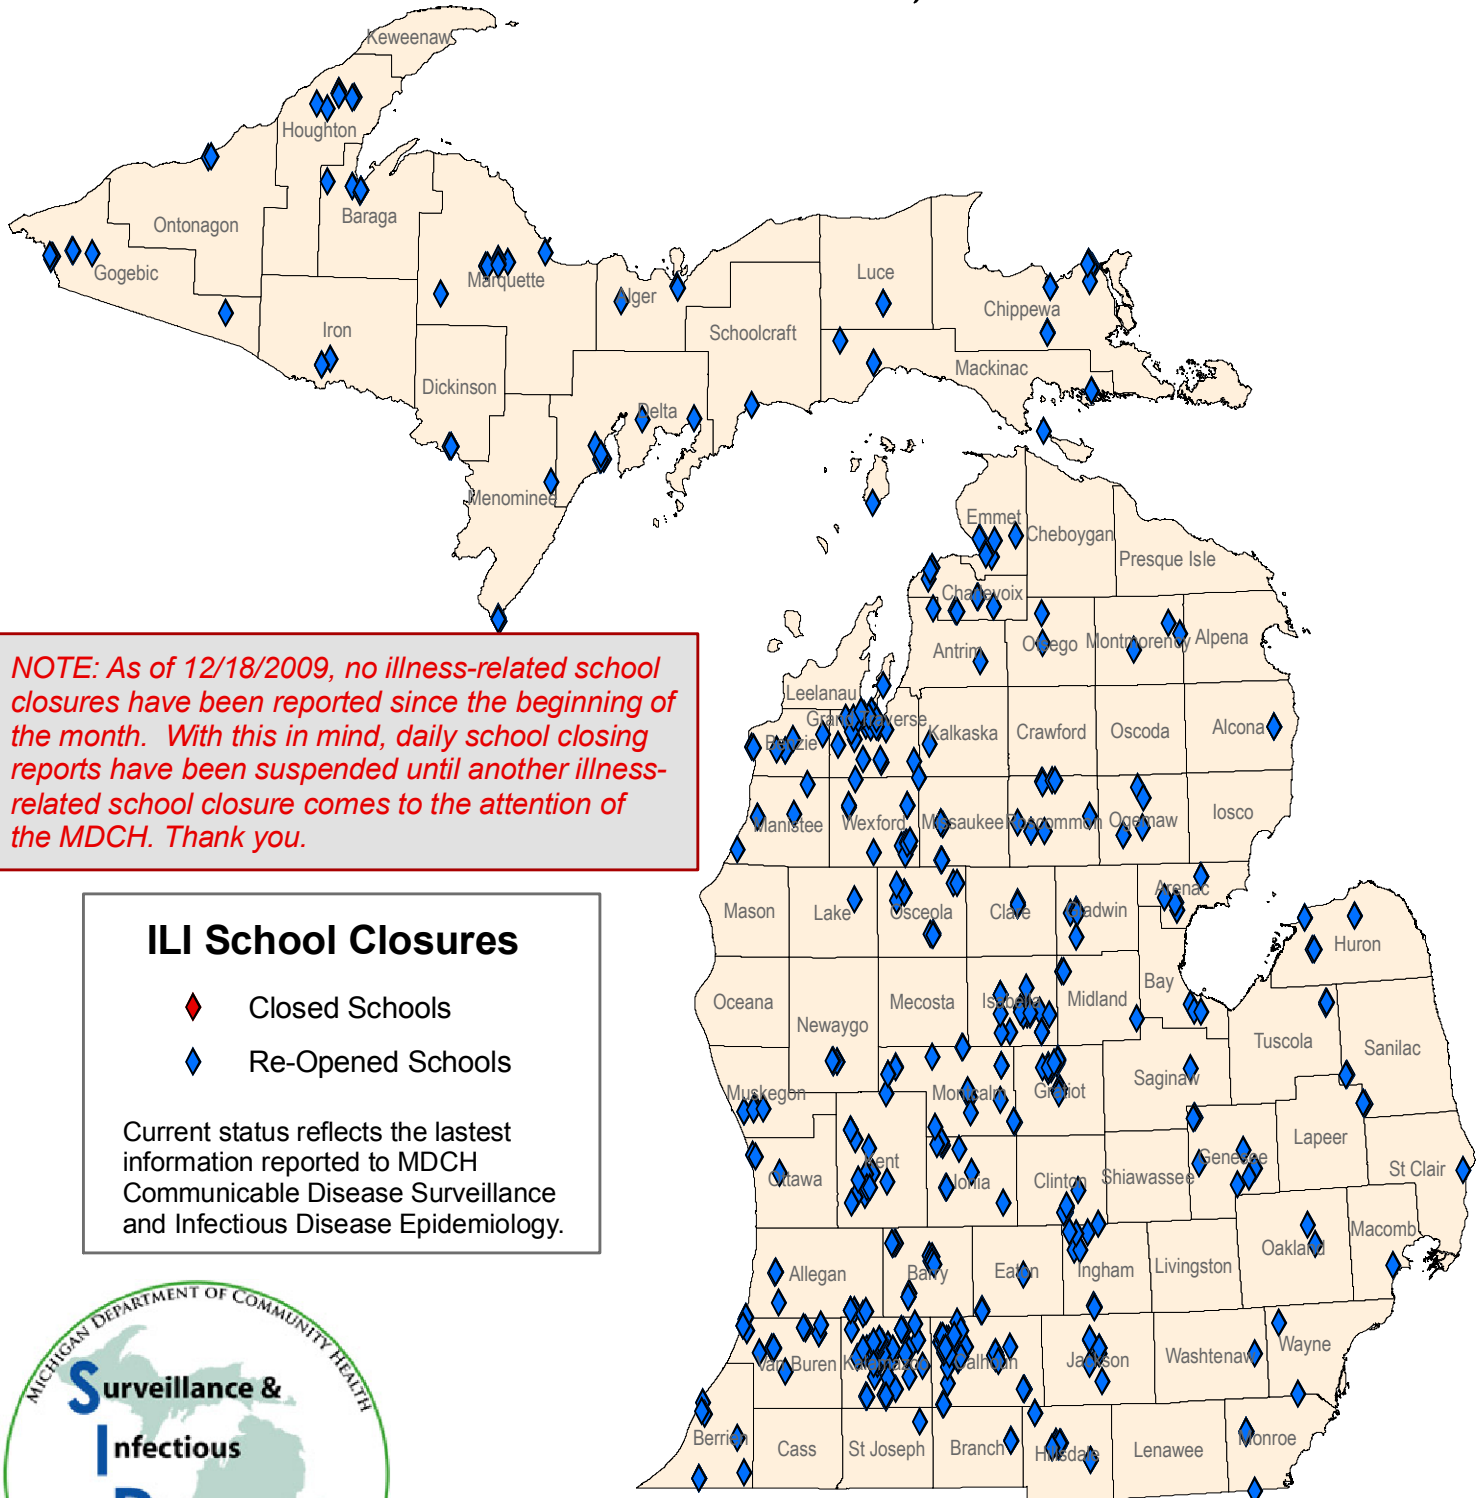

# School Closings as of Dec 18, 2009 12:00PM

*NOTE: As of 12/18/2009, no illness-related school closures have been reported since the beginning of the month. With this in mind, daily school closing reports have been suspended until another illness-related school closure comes to the attention of the MDCH. Thank you.*

**ILI School Closures**

- ◆ Closed Schools
- ◆ Re-Opened Schools

Current status reflects the latest information reported to MDCH Communicable Disease Surveillance and Infectious Disease Epidemiology.

## Number of Statewide School Closures By County

*Accurate as of 12:00p 12/18/2009*

COUNTY	# of School Closures	# of Schools Reopened To Date
Alcona	0	3
Alger	0	3
Allegan	0	12
Alpena	0	0
Antrim	0	2
Arenac	0	6
Baraga	0	7
Barry	0	16
Bay	0	3
Benzie	0	8
Berrien	0	8
Branch	0	3
Calhoun	0	48
Cass	0	0
Charlevoix	0	13
Cheboygan	0	0
Chippewa	0	12
Clare	0	5
Clinton	0	8
Crawford	0	0
Delta	0	9
Dickinson	0	4
Eaton	0	4
Emmet	0	8
Genesee	0	9
Gladwin	0	7
Gogebic	0	9
Grand Traverse	0	30
Gratiot	0	14
Hillsdale	0	13
Houghton	0	7
Huron	0	8
Ingham	0	8
Ionia	0	11
Iosco	0	0
Iron	0	4
Isabella	0	23
Jackson	0	8
Kalamazoo	0	46
Kalkaska	0	4
Kent	0	16
Keweenaw	0	0
Lake	0	0