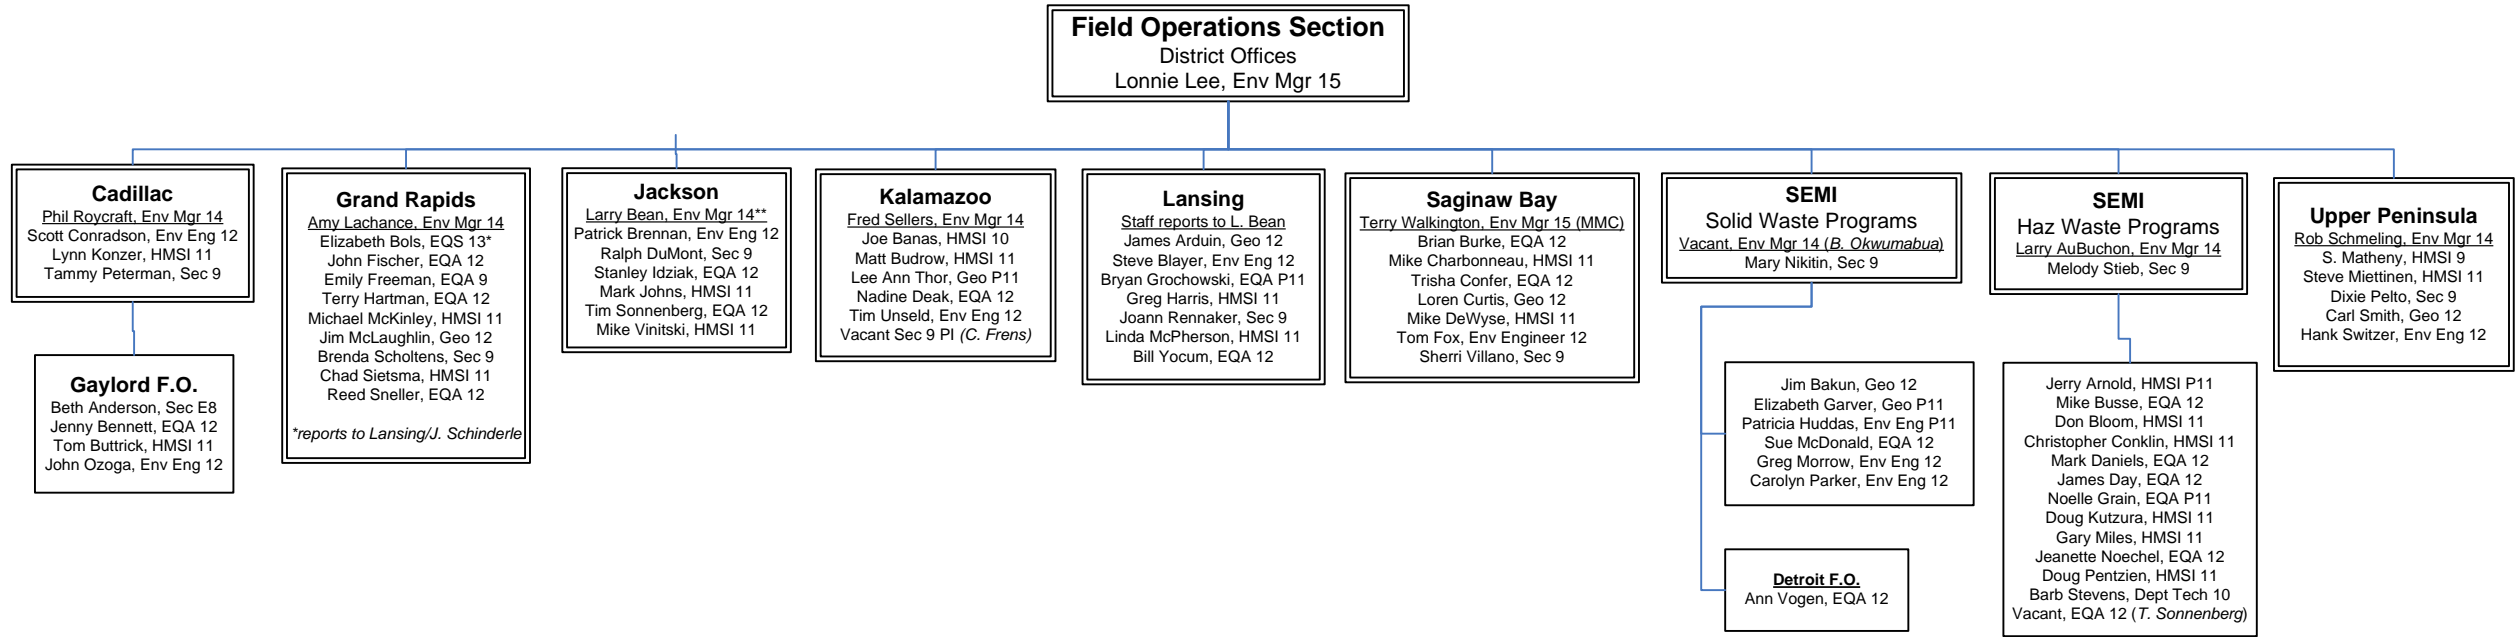

WASTE AND HAZARDOUS MATERIALS

* = Unfunded; () = Former Incumbent

**Also Supervises Lansing D.O.

WASTE & HAZARDOUS MATERIALS DIVISION

* = Unfunded; () = Former Incumbent

**Also Supervises Lansing D.O.