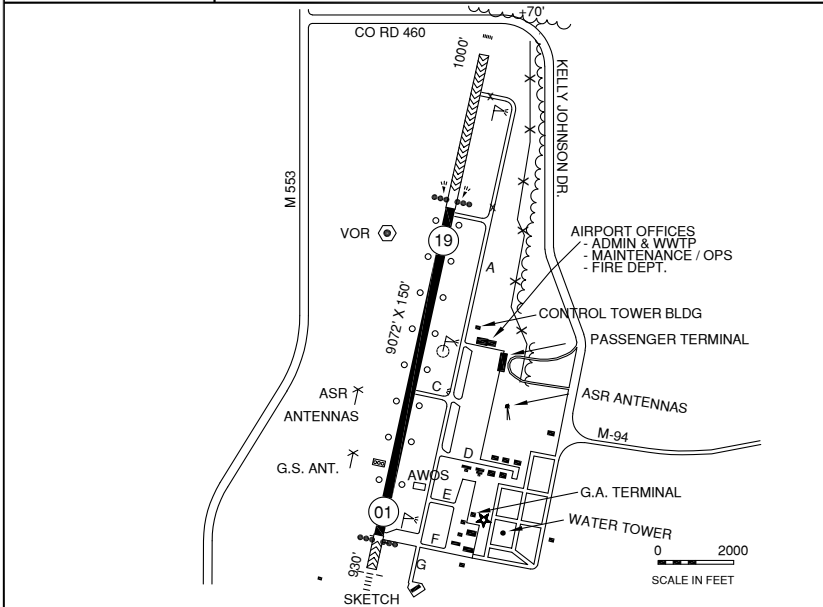

MARQUETTE, SAWYER INT'L (SAW)

M

RWY LENGTH BEYOND DISPLACED THR

01/ —
19/ —

COORDINATES

46 ° 21.22'N
087 ° 23.72'W

License

Air Carrier

FM CITY: 17.0 MI S

LGT: ROTG BCN, HIRL, MALSR, PAPI 1/19,
REIL 19, PCL CTAF when twr closed*

MGR: Duane DuRay

PH: 906-346-3308 Ext. 222
906-364-0939 (Cell)

FBO: Boreal Avn 906-346-6440

906-222-3062 (Pgr)
906-222-3062 (Aft hr)

ATCT: 906-372-9208 (Tower mgr)

ATND: 0800-2100 (FBO)

RDO NAV AIDS: IAP, 117.1 (SAW) at fld. NDB
(SO) 410KHz 013° 5.6 NM, ILS 110.1

FUEL: 100LL, JET A

RPR: Avionics, Major A&P, OX

WX: AWOS 906-346-5126, WX briefing
system

SNW RMVL: Yes

TRNSP: CC (FBO)

MEALS: Marquette 16 mi

RON: Marquette 16 mi

- FAA class "D" airspace during *twr opns 0600-2200, otr times class "E" acft lndg/dep adv intentions when ATCT is clsd. Radio call "Sawyer Tower"
- Snw rmvl opns wint mos, vehicles opns montr GND during twr operations (0600-2200) & CTAF when twr closed.
- Birds on & invof arpt.
- Ramp fee - may be waived with fuel purchase.