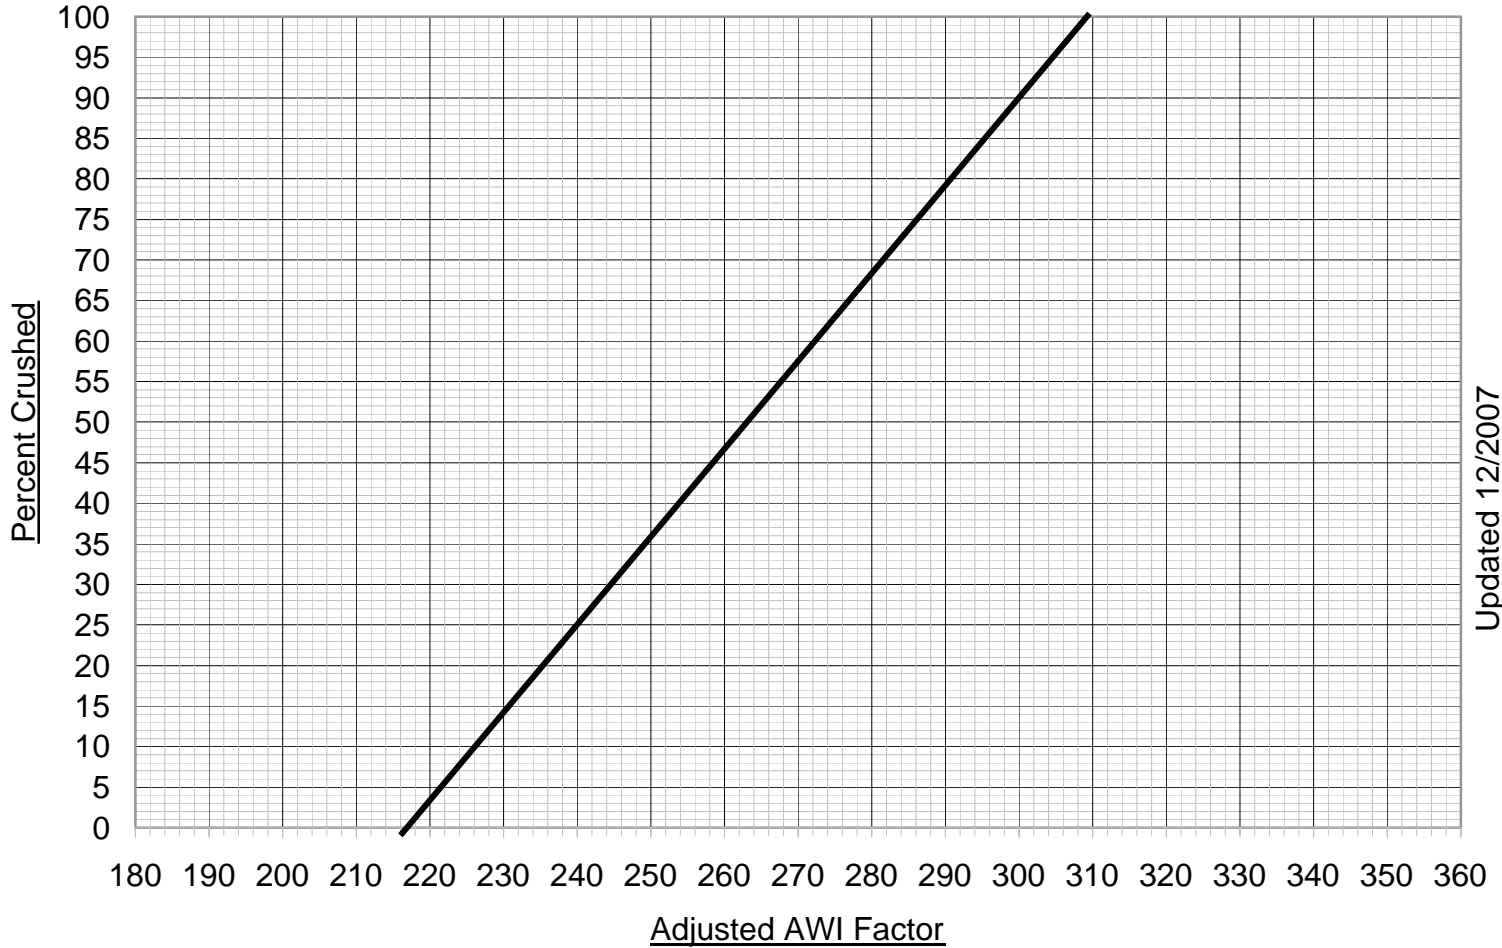

# AWI/CRUSHED NOMOGRAPH

PIT # 19-060

Updated 12/2007