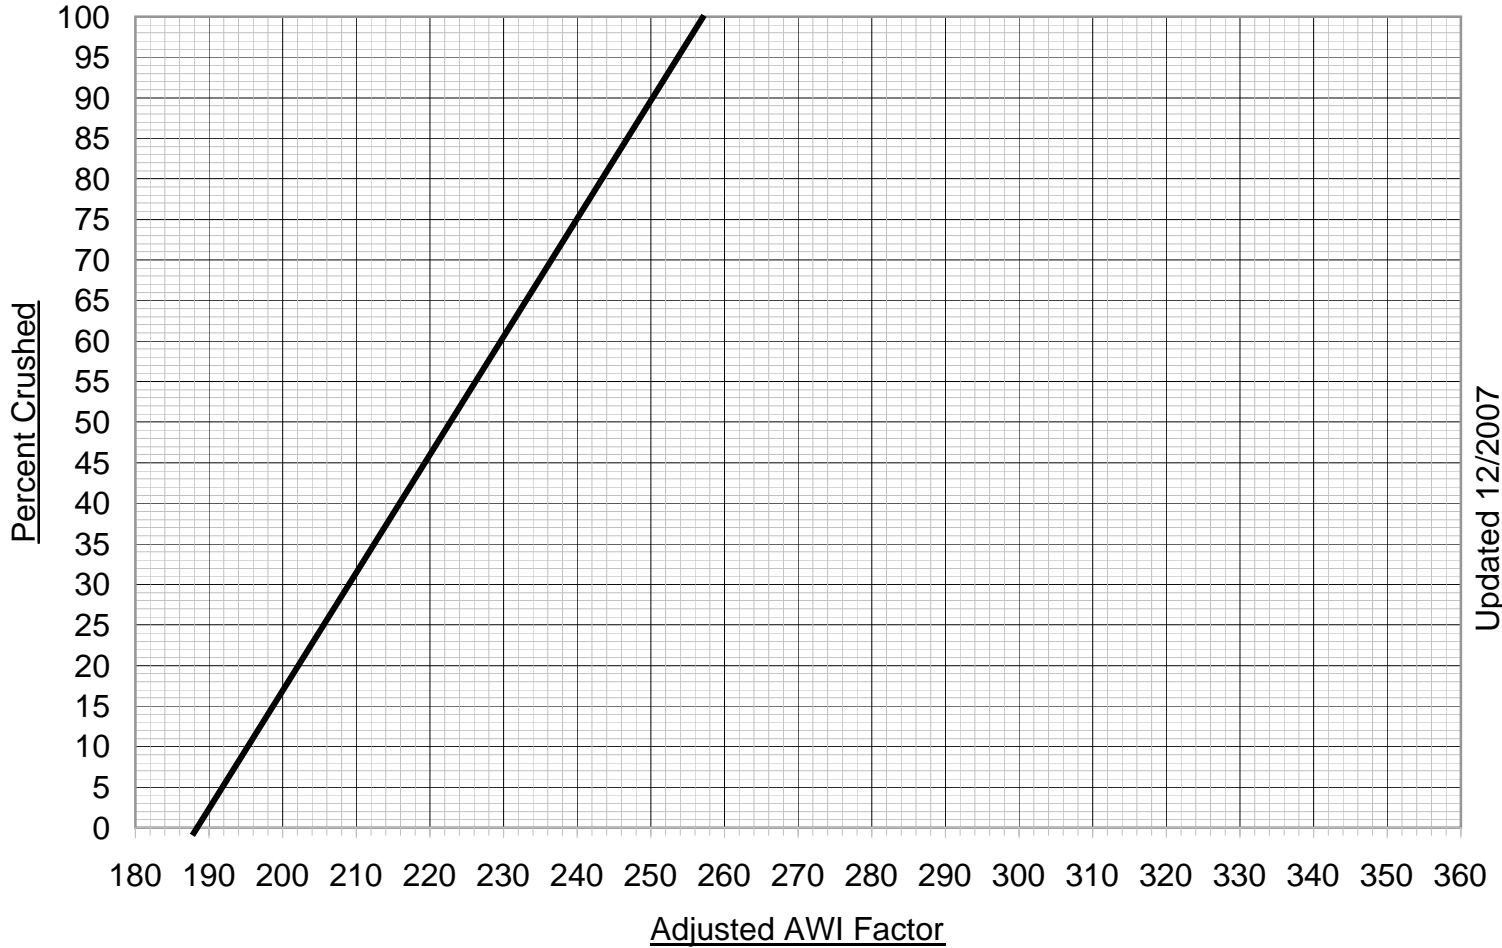

AWI/CRUSHED NOMOGRAPH

PIT # 17-005

Updated 12/2007