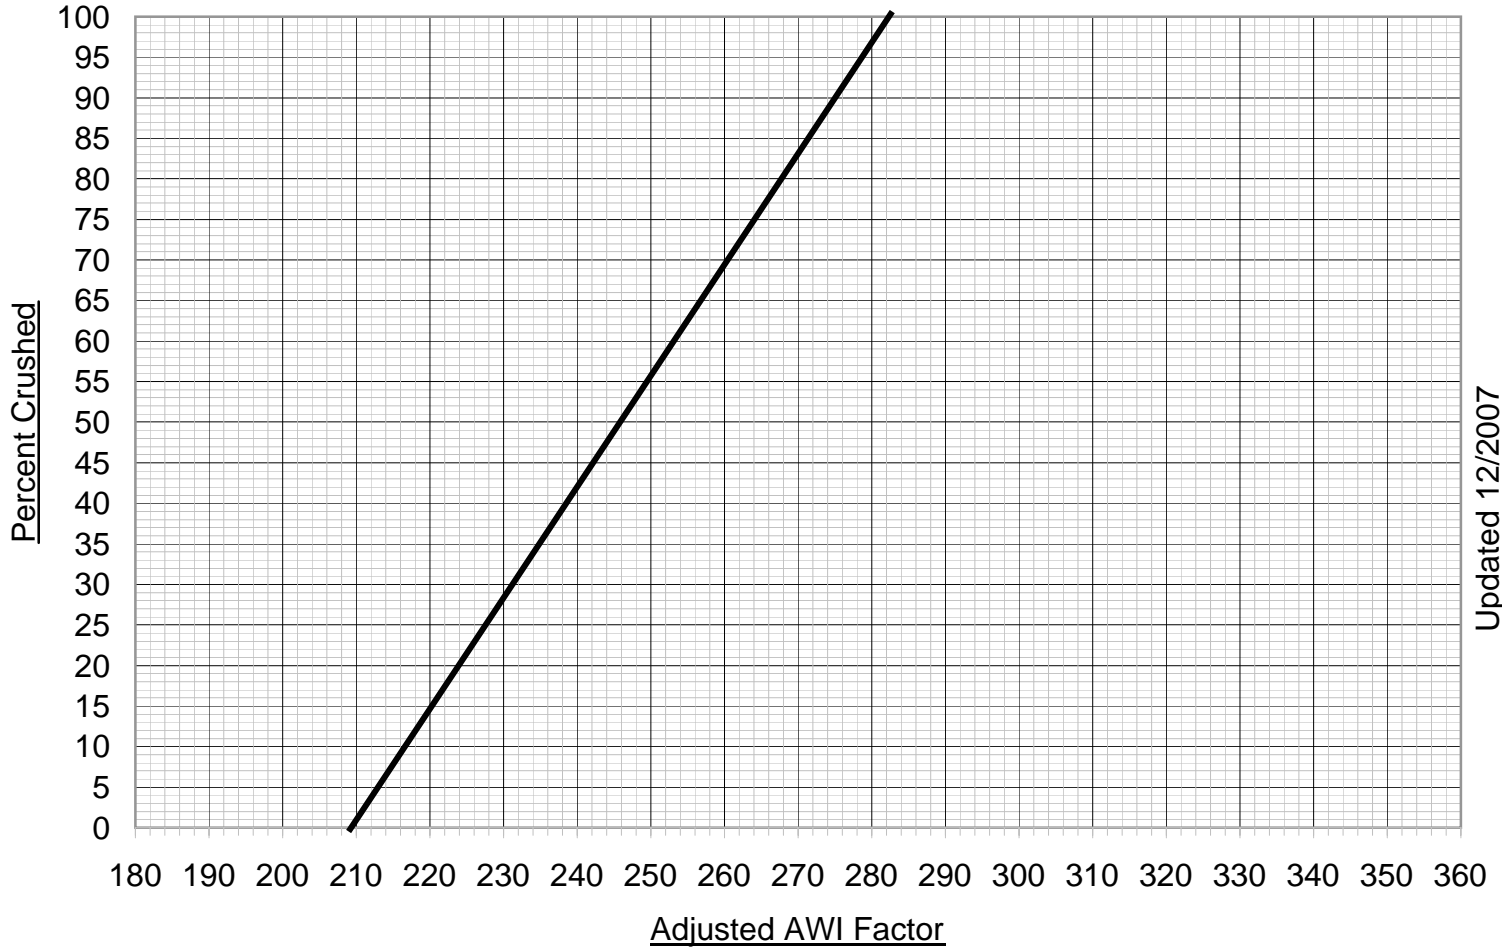

AWI/CRUSHED NOMOGRAPH

PIT # 14-006

Updated 12/2007