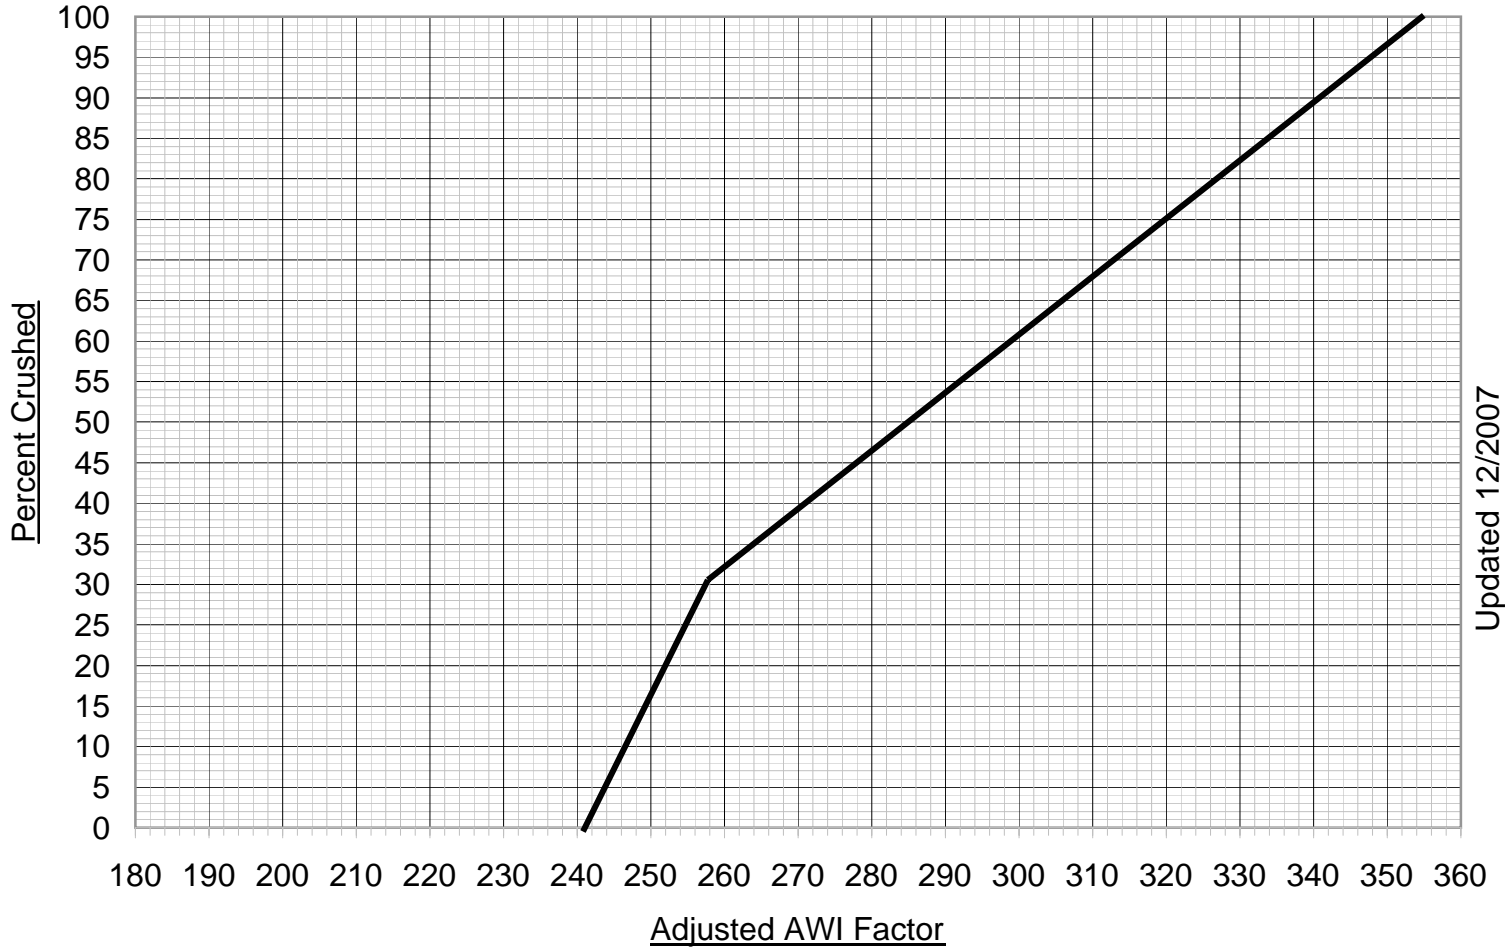

# AWI/CRUSHED NOMOGRAPH

PIT # 13-092

Updated 12/2007