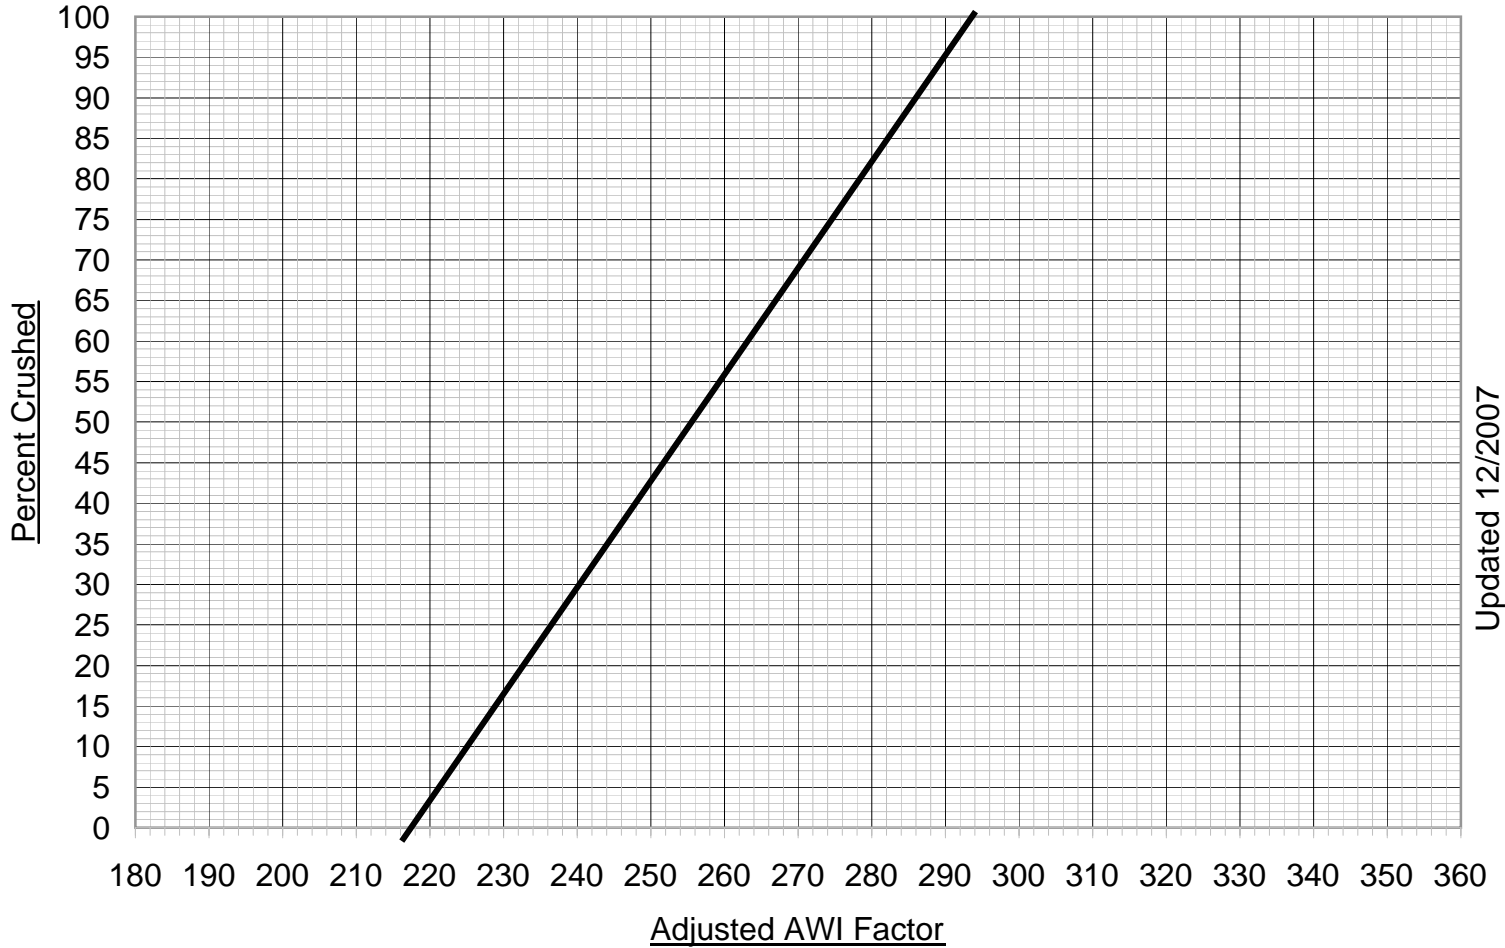

# AWI/CRUSHED NOMOGRAPH

PIT # 08-097

Updated 12/2007