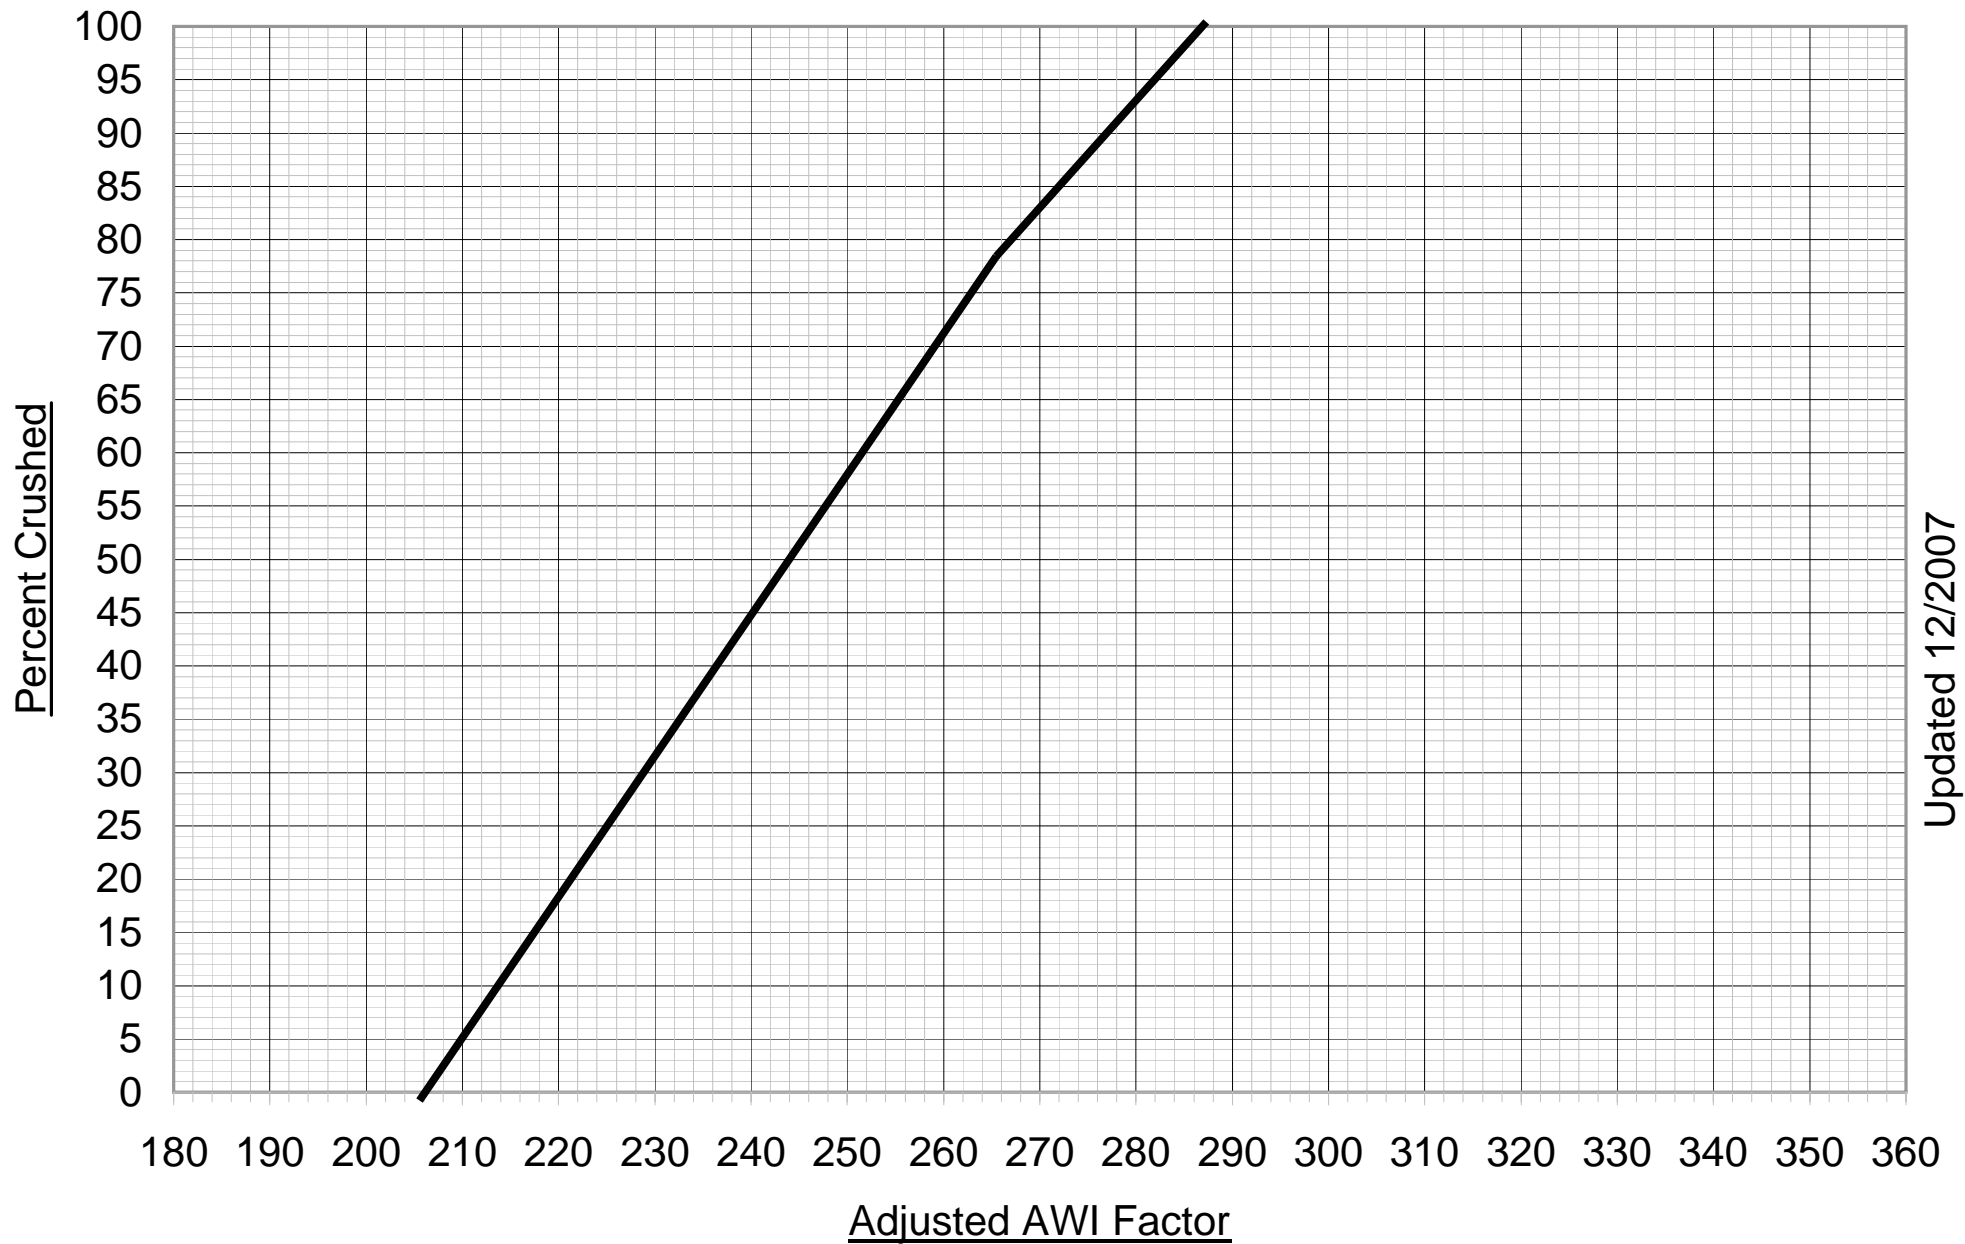

# AWI/CRUSHED NOMOGRAPH

PIT # 04-042

Updated 12/2007