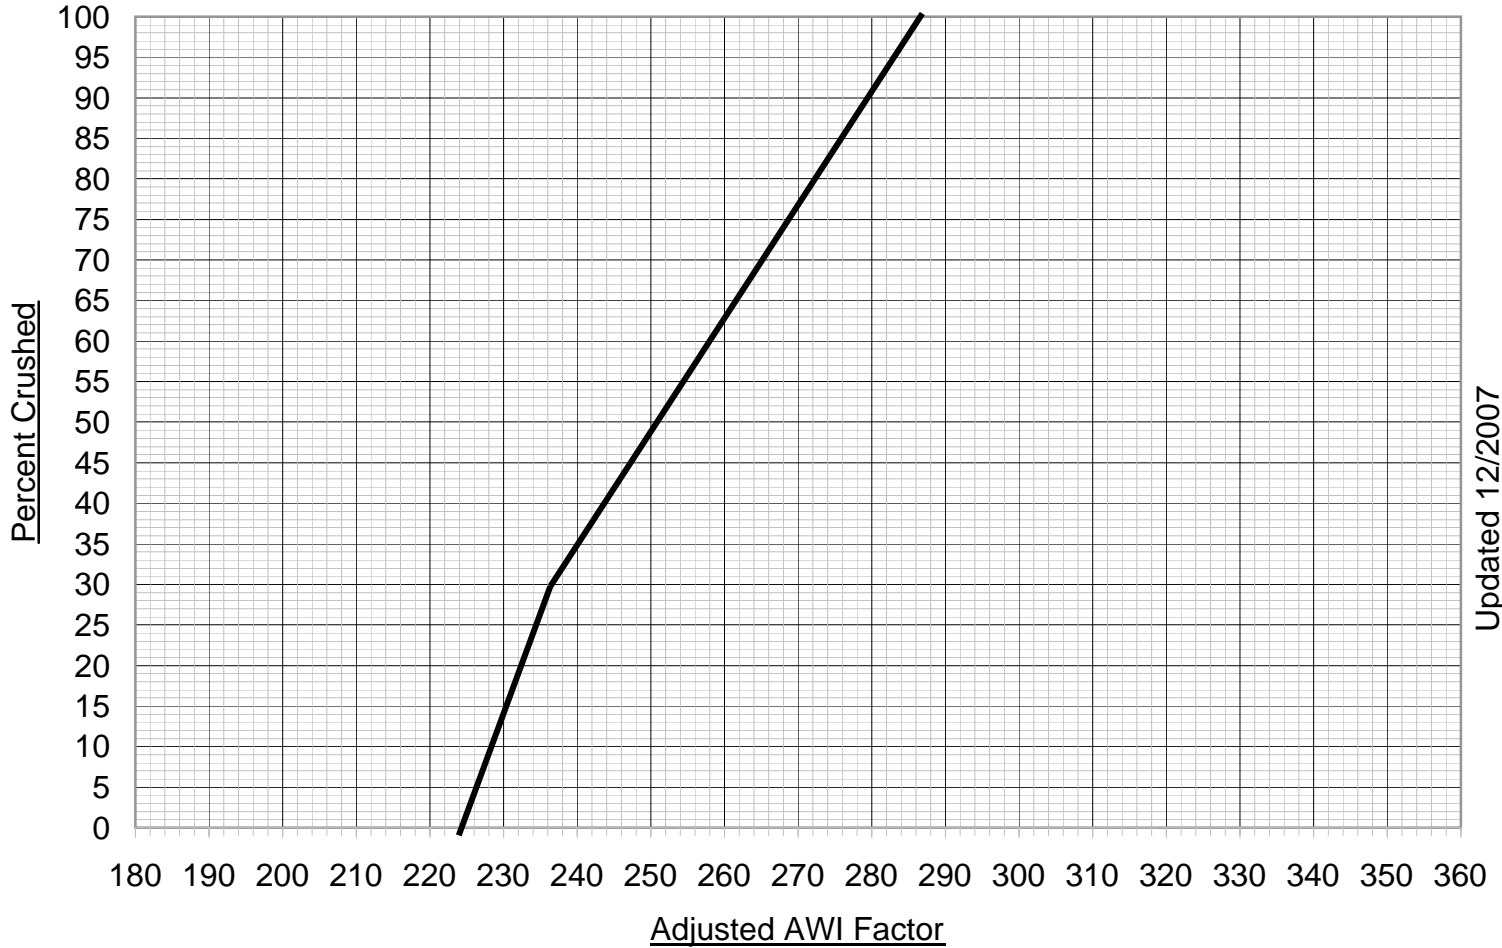

# AWI/CRUSHED NOMOGRAPH

PIT # 03-093

Updated 12/2007