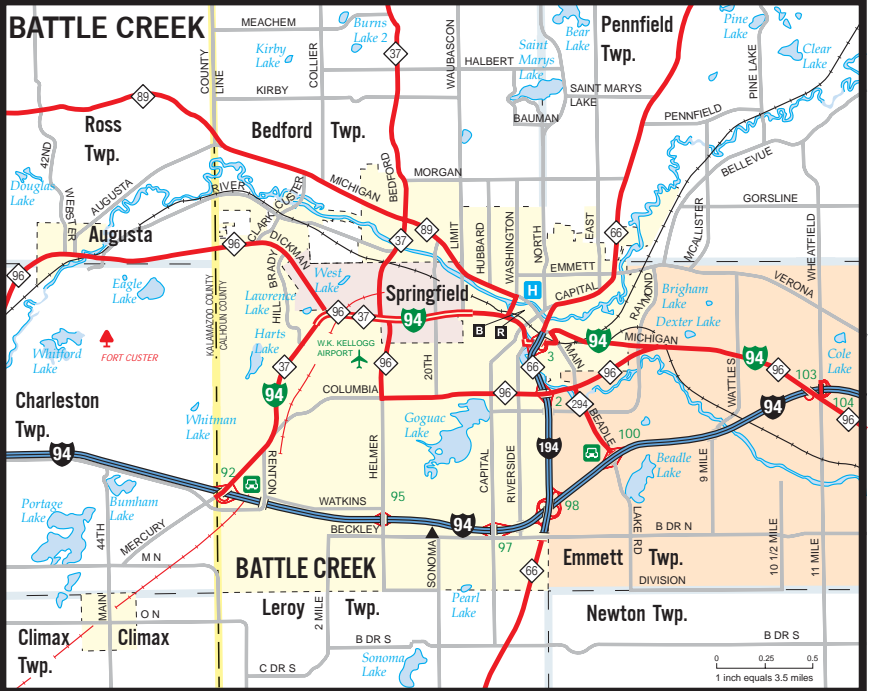

BATTLE CREEK

0 0.25 0.5
1 inch equals 3.5 miles