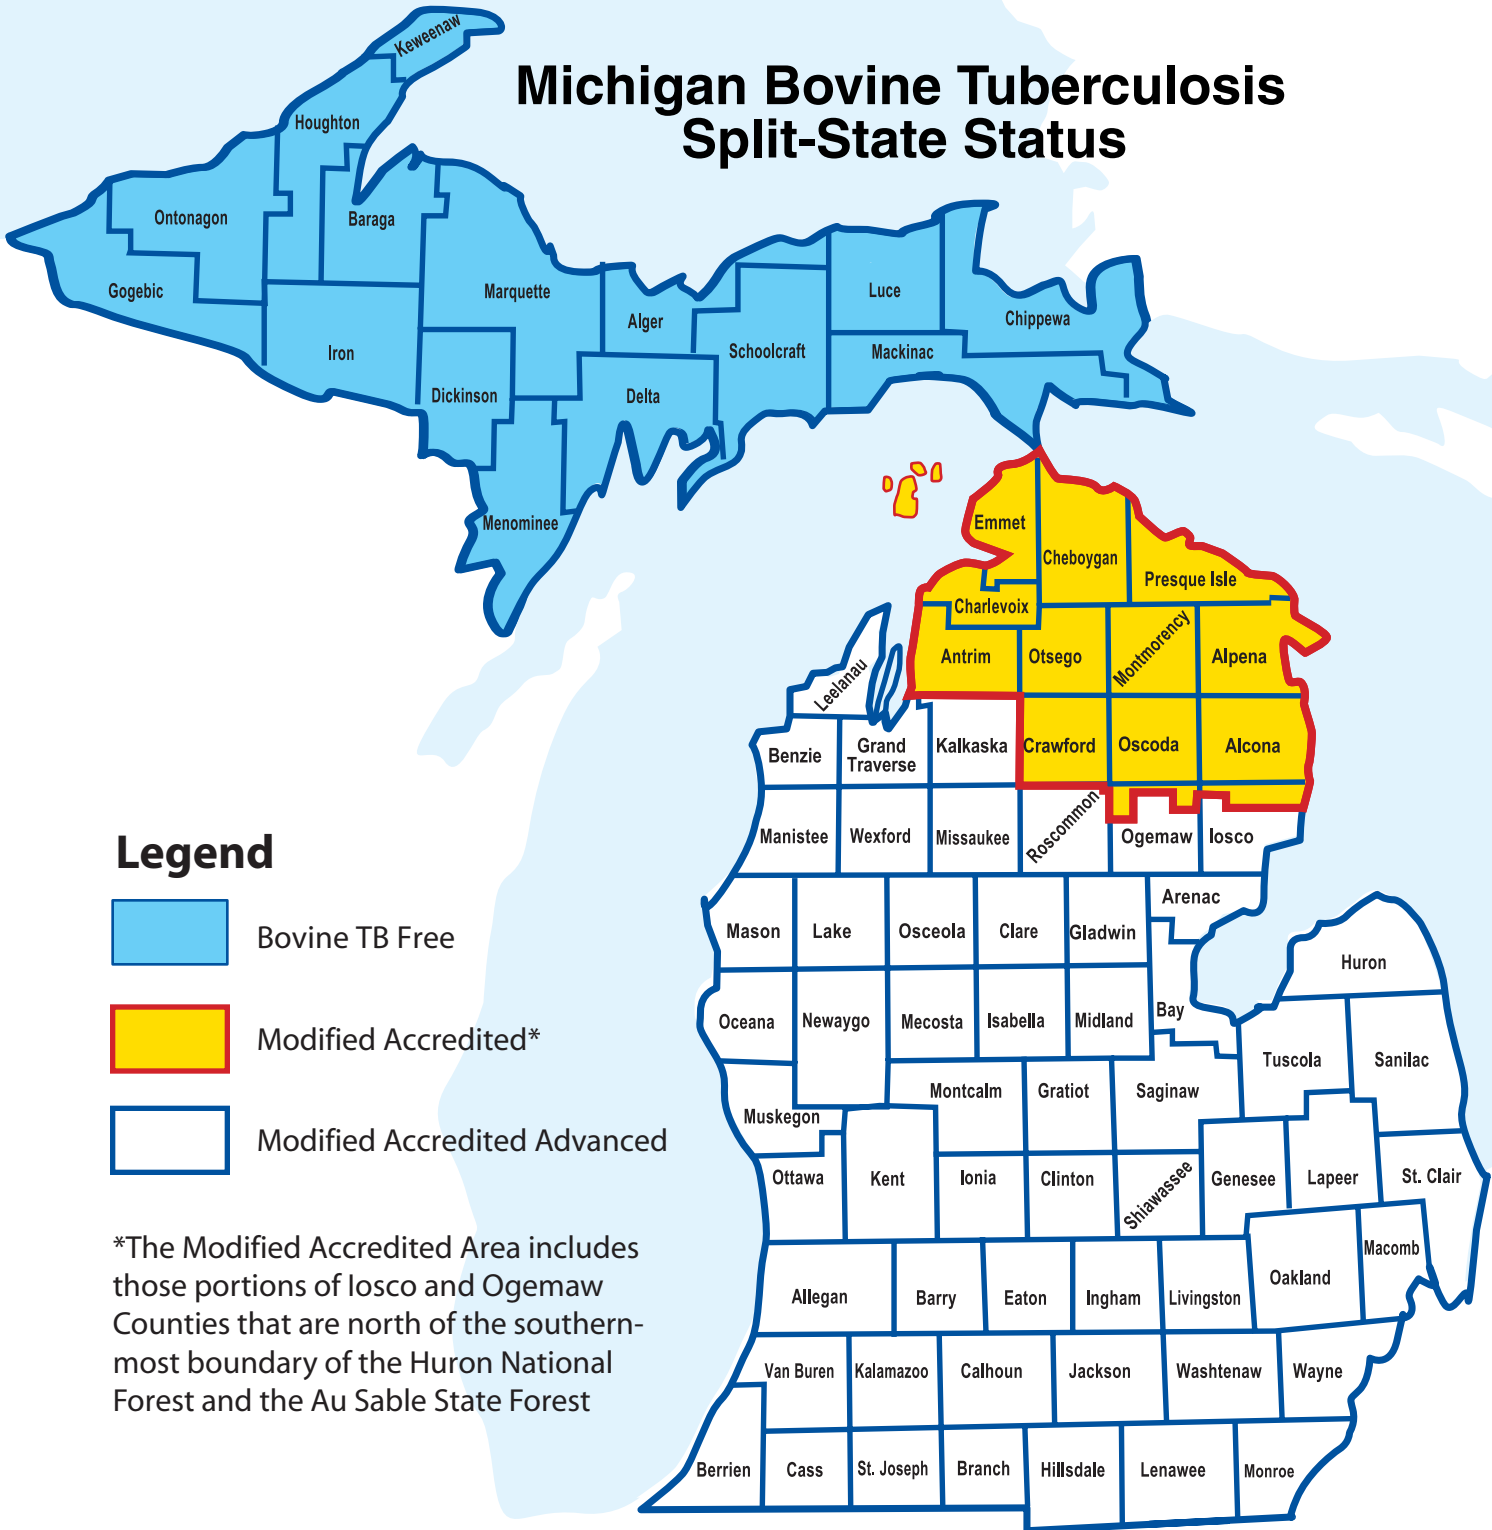

Michigan Bovine Tuberculosis Split-State Status

Legend

- Bovine TB Free
- Modified Accredited*
- Modified Accredited Advanced

*The Modified Accredited Area includes those portions of Iosco and Ogemaw Counties that are north of the southernmost boundary of the Huron National Forest and the Au Sable State Forest