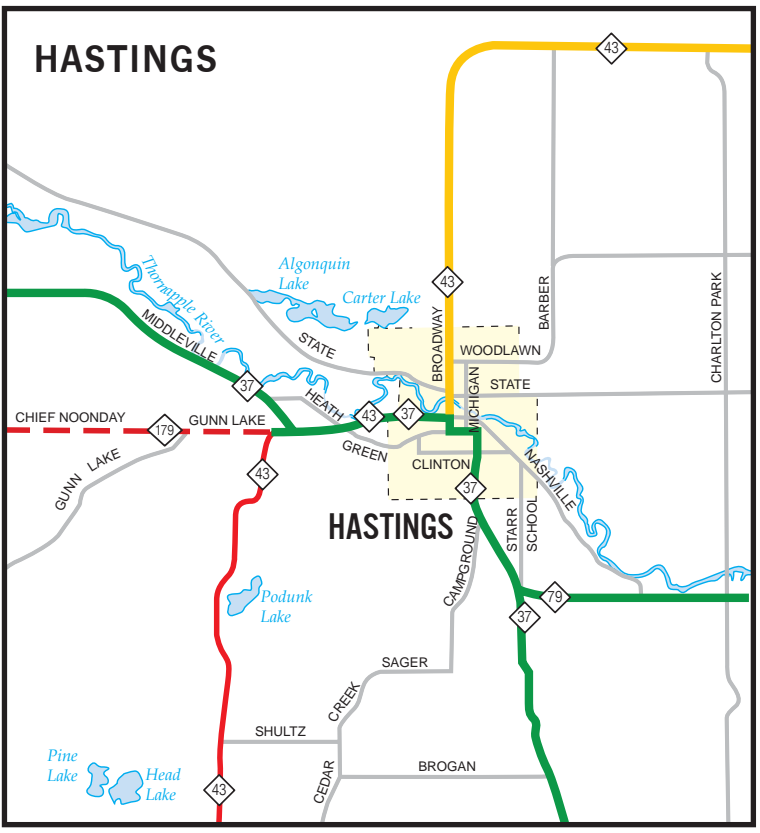

# HASTINGS

CHIEF NOONDAY

GUNN LAKE

GUNN LAKE

MIDDLEVILLE

Thornapple River

Algonquin Lake

Carter Lake

STATE

HEATH

GREEN

CLINTON

HASTINGS

Podunk Lake

Pine Lake

Head Lake

SHULTZ

CREEK

CEDAR

SAGER

BROGAN

CAMPGROUND

STARR SCHOOL

NASHVILLE

BROADWAY

BARBER

WOODLAWN

STATE

MICHIGAN

CHARLTON PARK

179

37