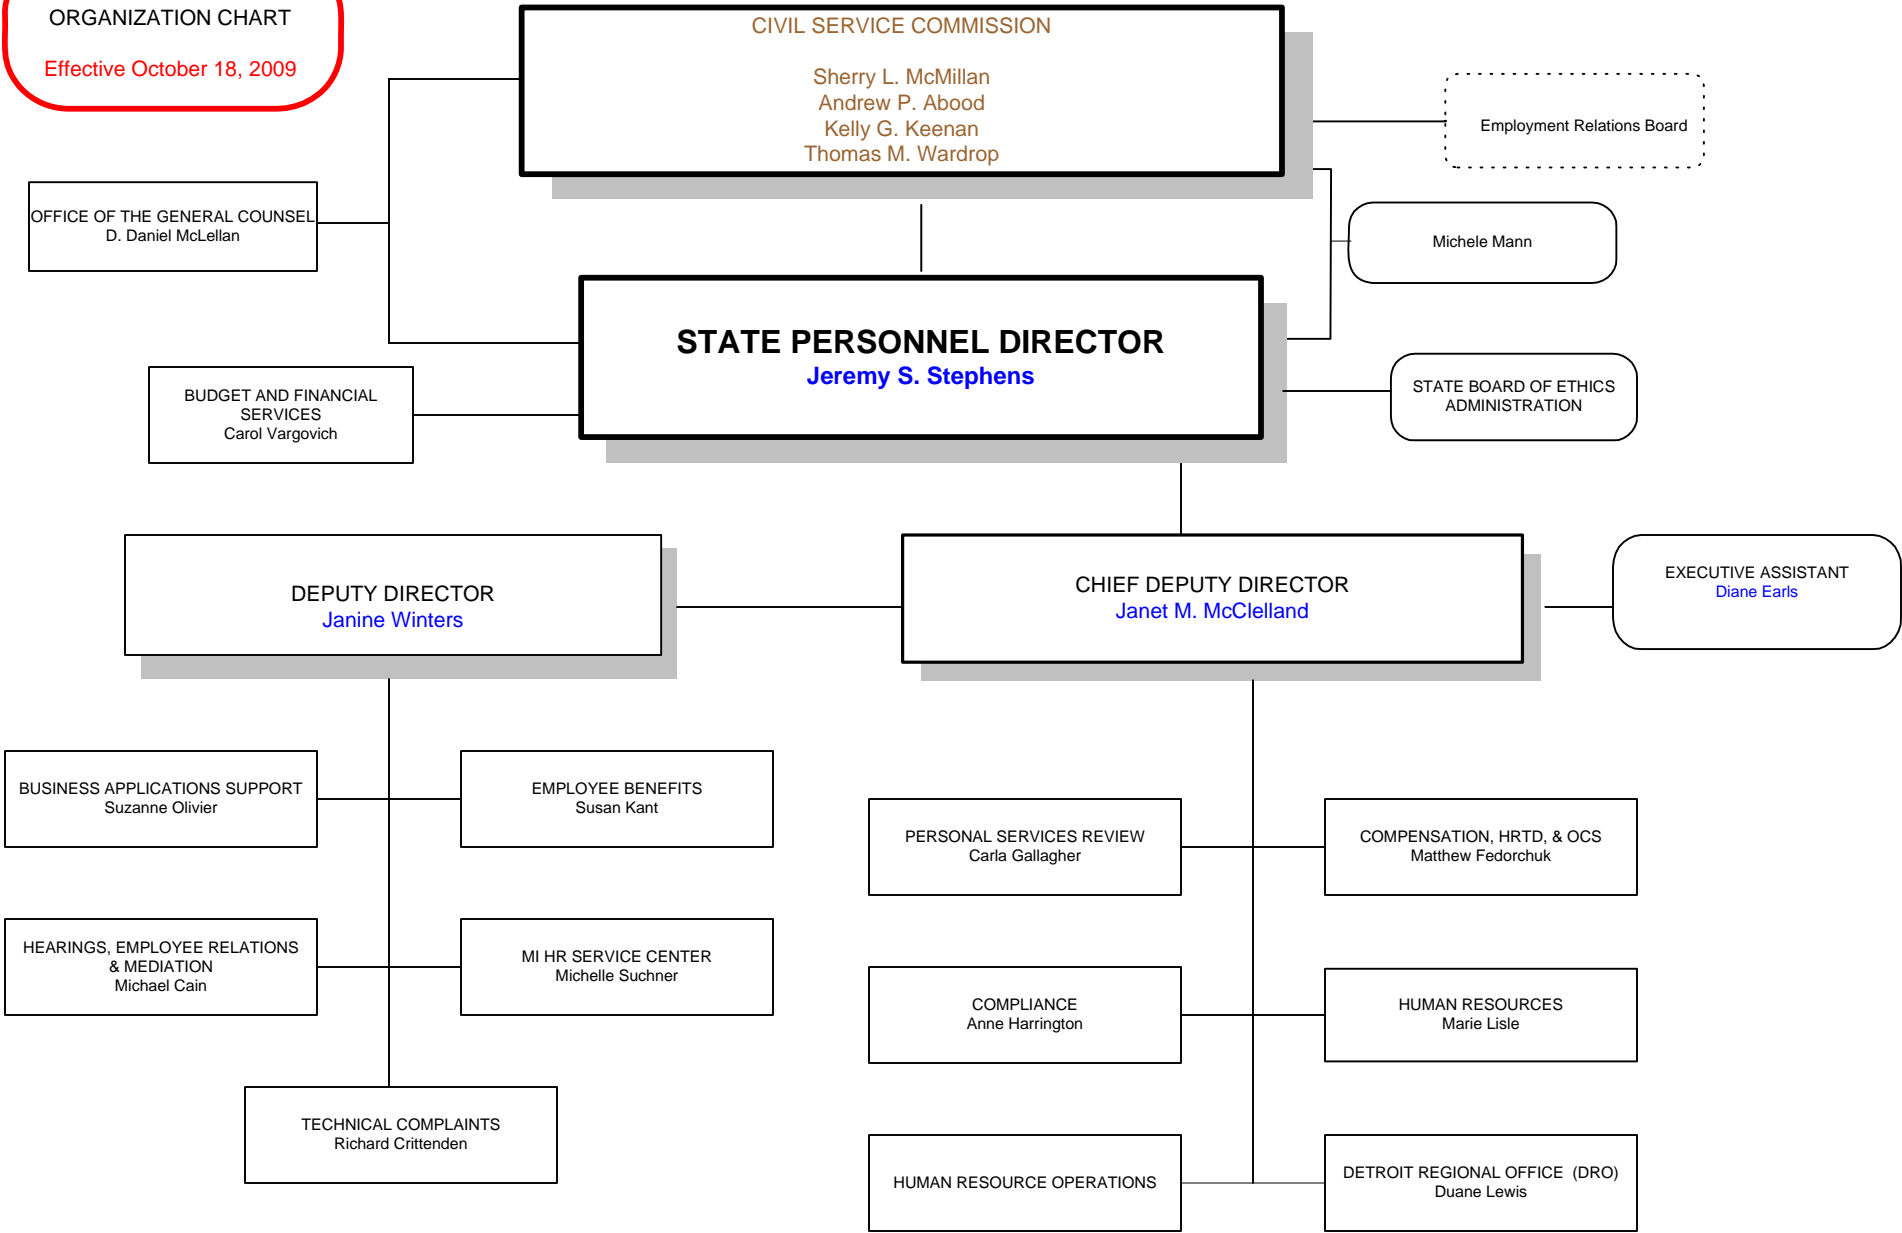

**Civil Service Commission  
ORGANIZATION CHART**  
Effective October 18, 2009

Civil Service Commission  
ORGANIZATION CHART

Effective October 18, 2009

Civil Service Commission  
ORGANIZATION CHART

Effective October 18, 2009

CHIEF DEPUTY DIRECTOR  
Janet M. McClelland

Civil Service Commission  
ORGANIZATION CHART

Effective October 18, 2009

Civil Service Commission  
 ORGANIZATION CHART  
 HR Operations  
 Effective October 18, 2009