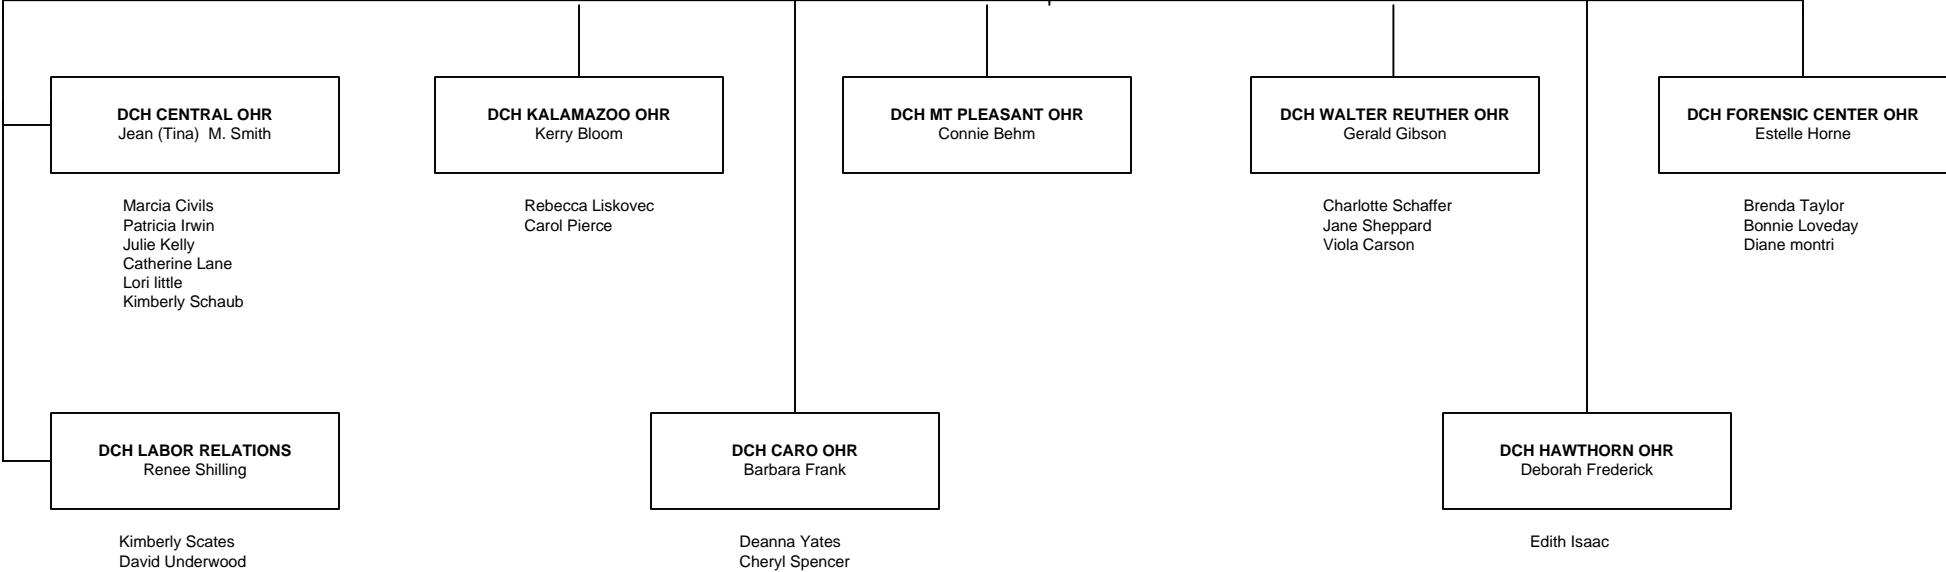

Civil Service Commission
ORGANIZATION CHART
HR Operations
Effective October 18, 2009

CHIEF DEPUTY DIRECTOR
Janet McClelland

COMMUNITY HEALTH
Joseph Collins

Patti Genn