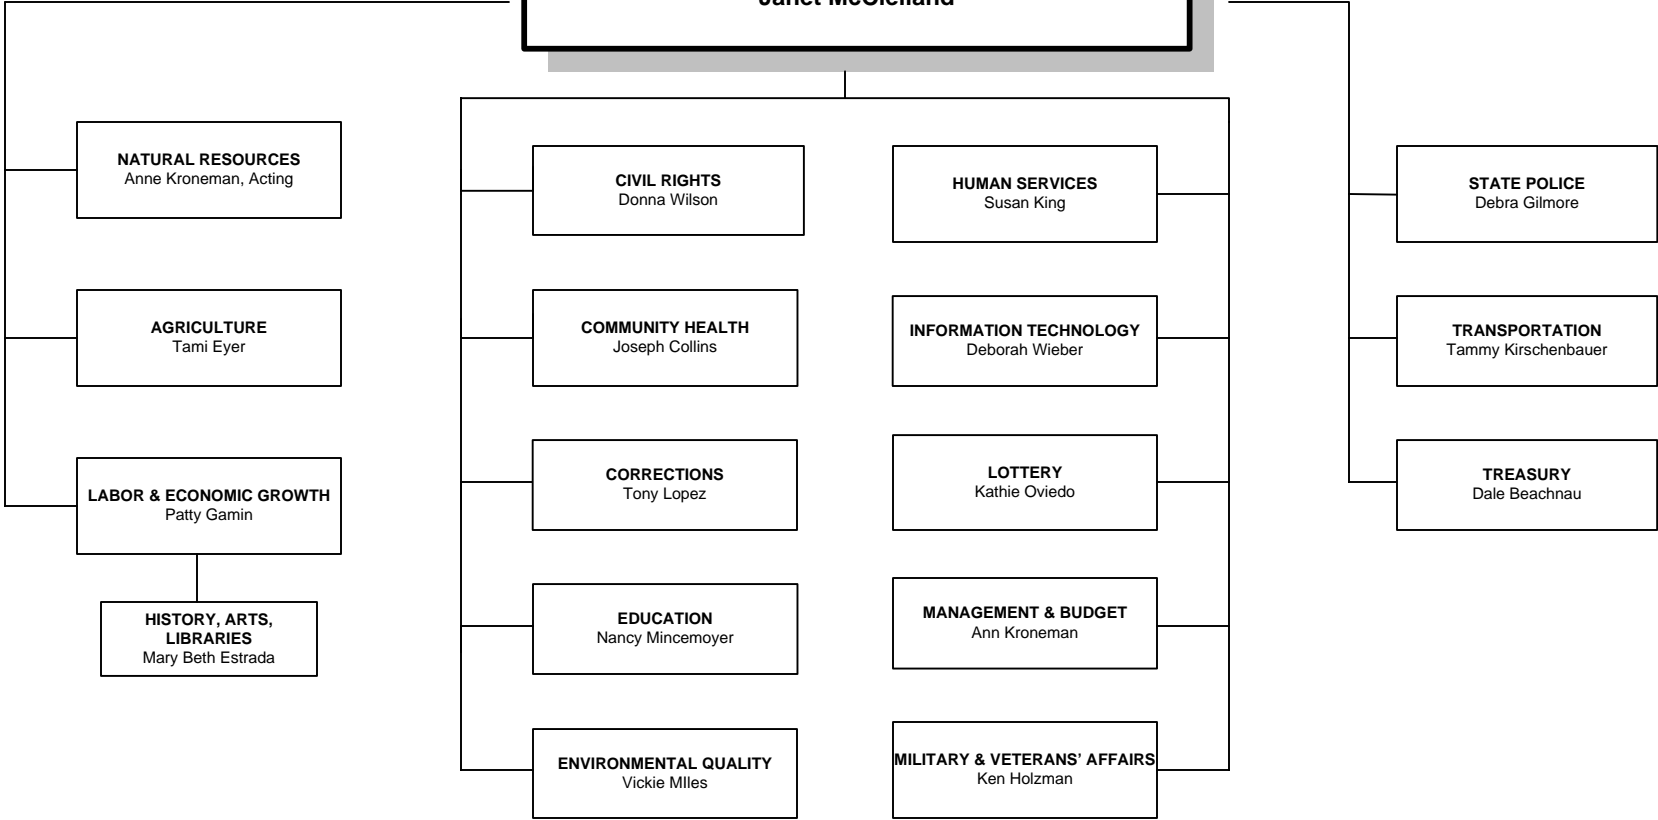

Civil Service Commission
ORGANIZATION CHART
HR Operations
Effective October 18, 2009

CIVIL SERVICE COMMISSION
Sherry L. McMillan
Andrew P. Abood
Kelly G. Keenan
Thomas M. Wardrop

CHIEF DEPUTY DIRECTOR
Janet McClelland