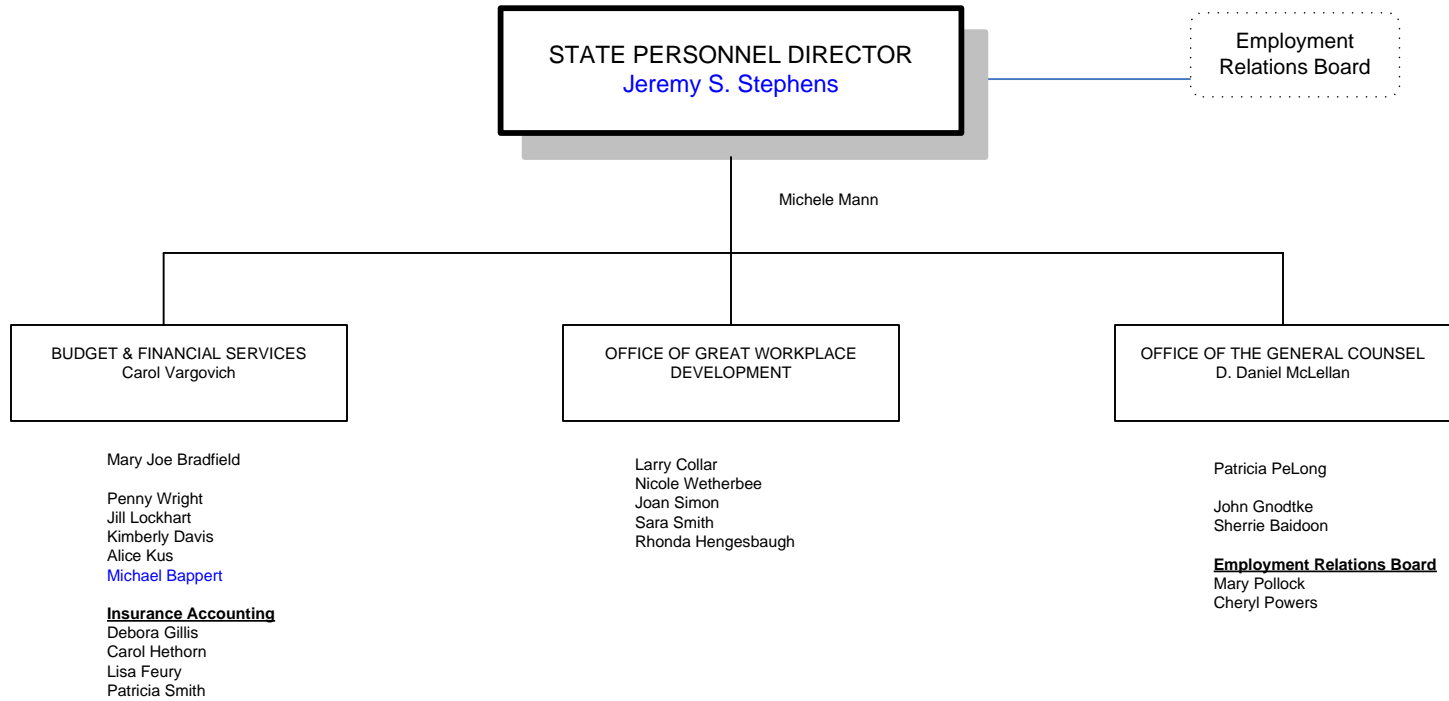

Civil Service Commission
ORGANIZATION CHART

Effective October 18, 2009