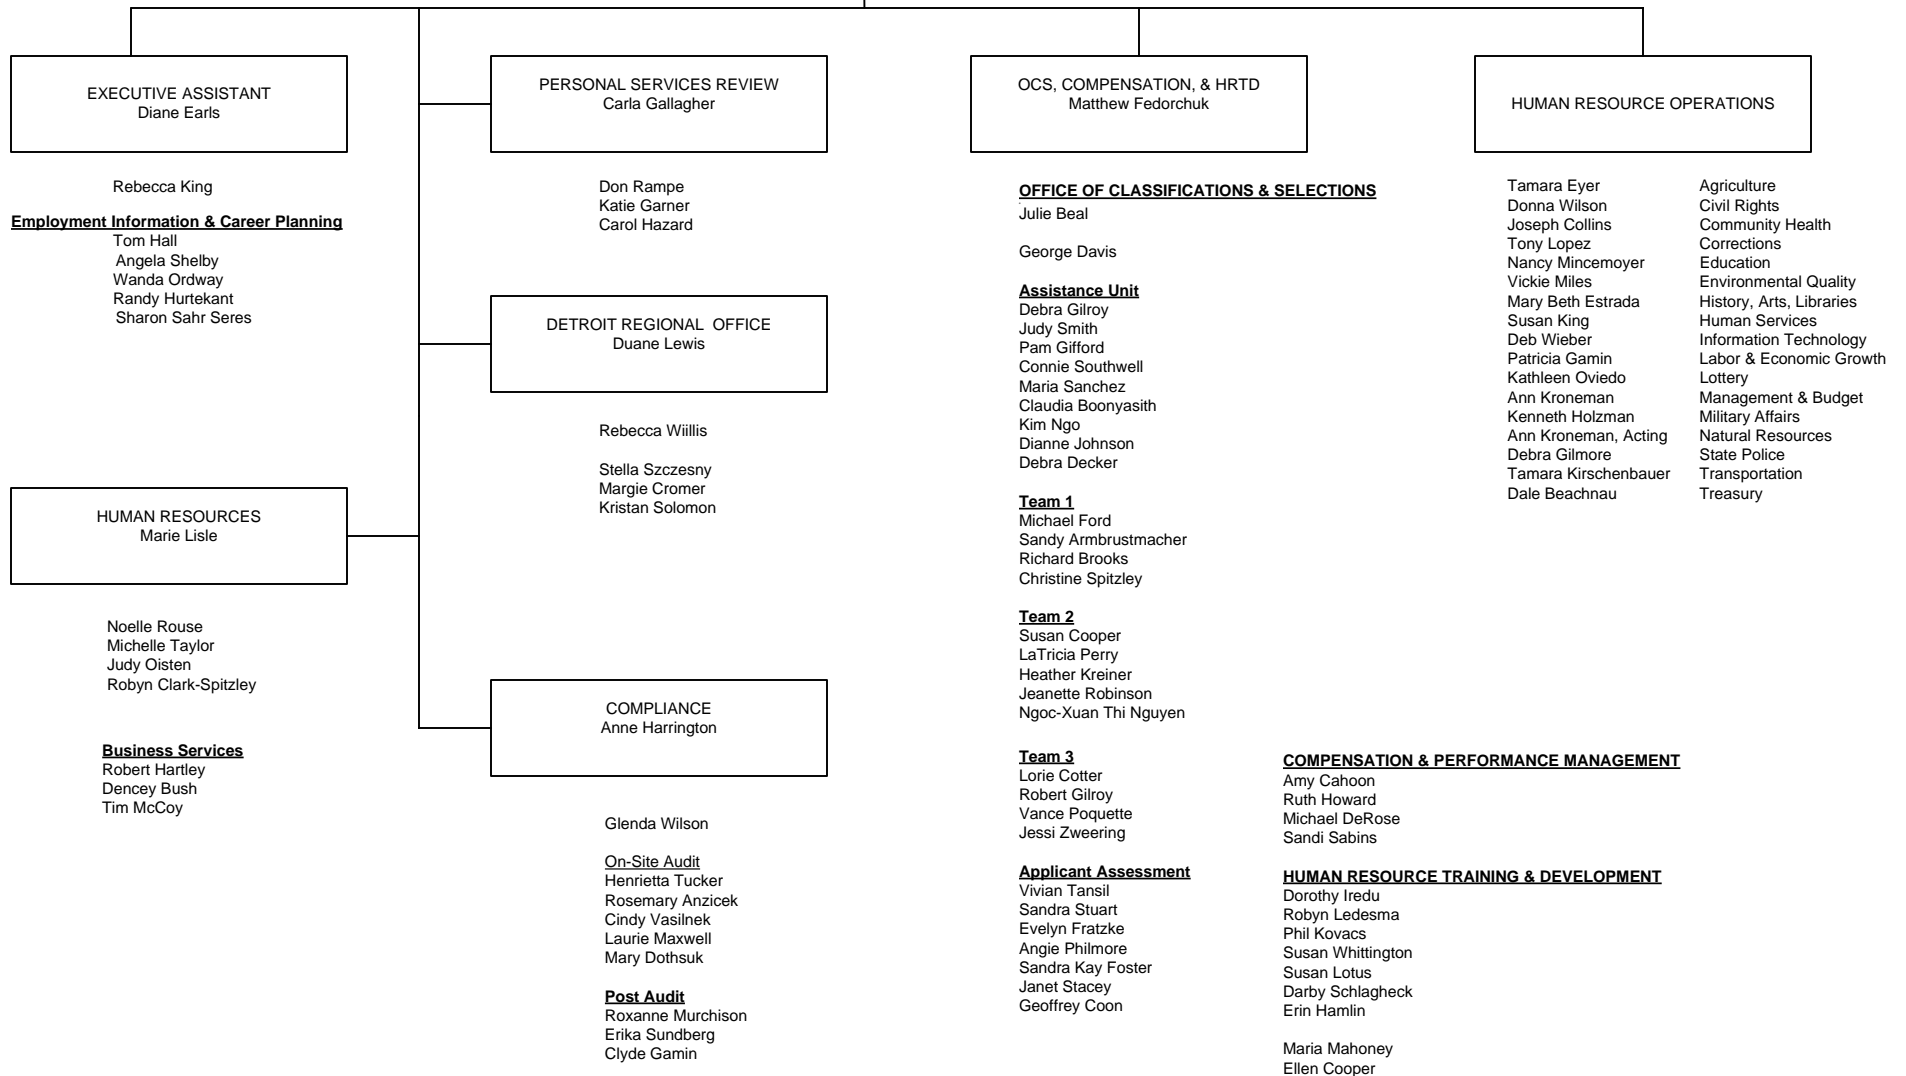

Civil Service Commission
ORGANIZATION CHART

Effective October 18, 2009

CHIEF DEPUTY DIRECTOR
Janet M. McClelland