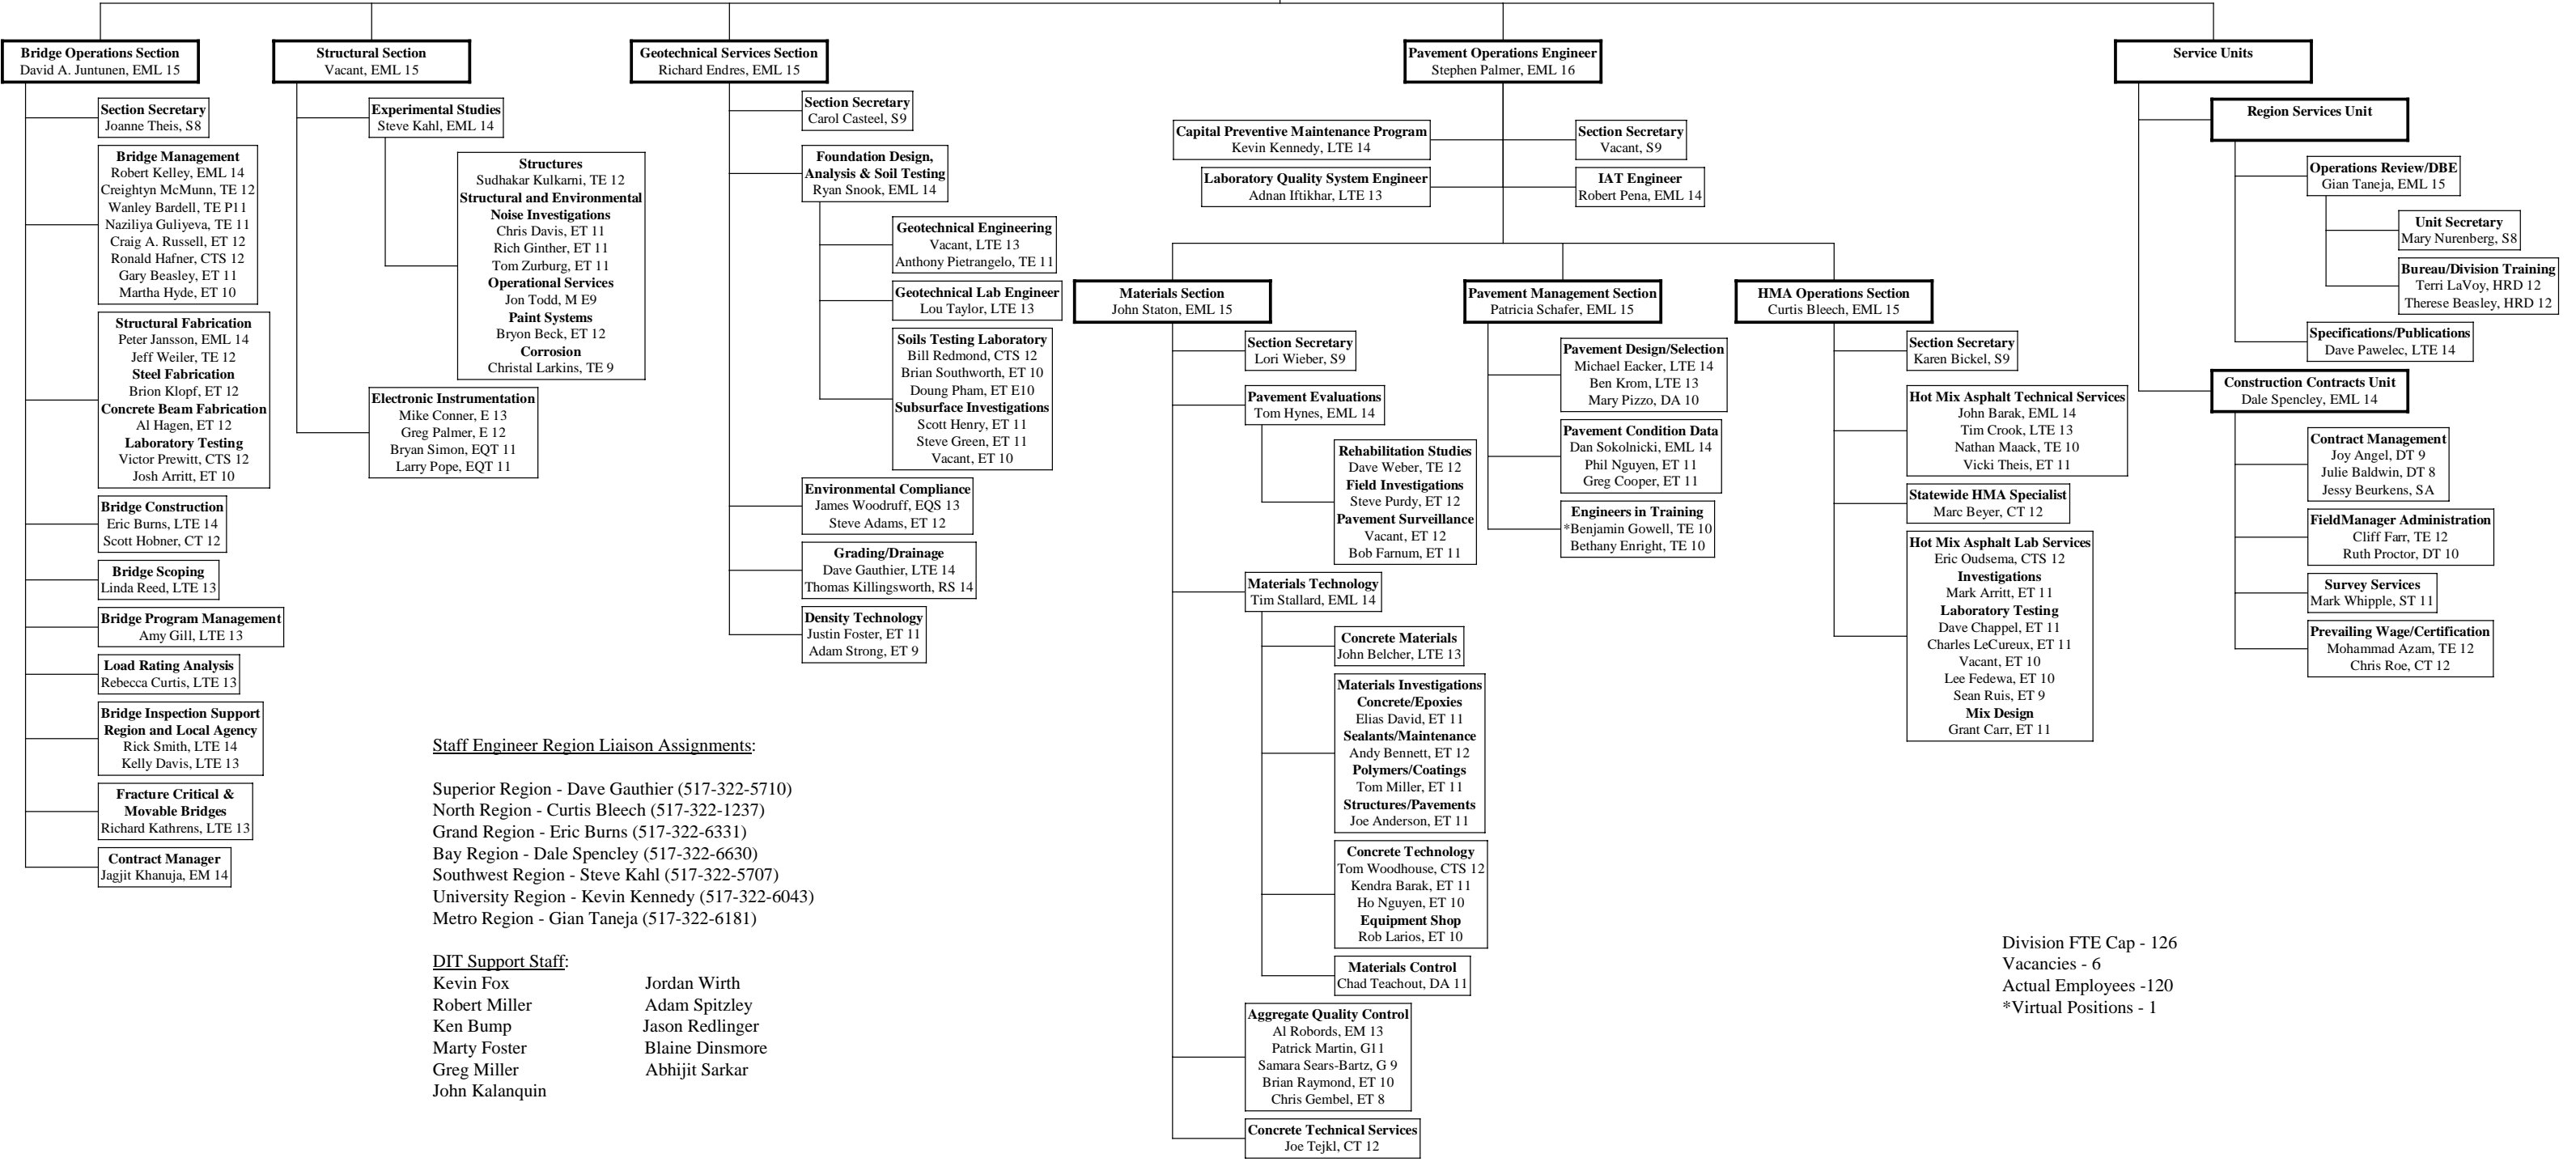

# CONSTRUCTION AND TECHNOLOGY DIVISION ORGANIZATION STRUCTURE NOVEMBER 2009

Staff Engineer Region Liaison Assignments:

Superior Region - Dave Gauthier (517-322-5710)  
 North Region - Curtis Bleech (517-322-1237)  
 Grand Region - Eric Burns (517-322-6331)  
 Bay Region - Dale Spencley (517-322-6630)  
 Southwest Region - Steve Kahl (517-322-5707)  
 University Region - Kevin Kennedy (517-322-6043)  
 Metro Region - Gian Taneja (517-322-6181)