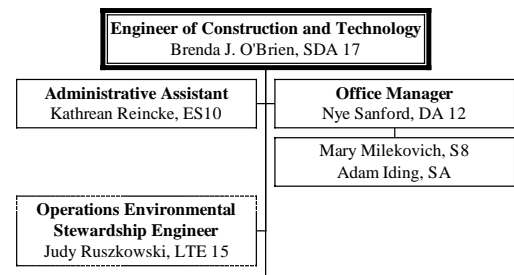

# CONSTRUCTION AND TECHNOLOGY DIVISION ORGANIZATION STRUCTURE NOVEMBER 2009

Staff Engineer Region Liaison Assignments:

Superior Region - Dave Gauthier (517-322-5710)  
 North Region - Curtis Bleech (517-322-1237)  
 Grand Region - Eric Burns (517-322-6331)  
 Bay Region - Dale Spencley (517-322-6630)  
 Southwest Region - Steve Kahl (517-322-5707)  
 University Region - Kevin Kennedy (517-322-6043)  
 Metro Region - Gian Taneja (517-322-6181)