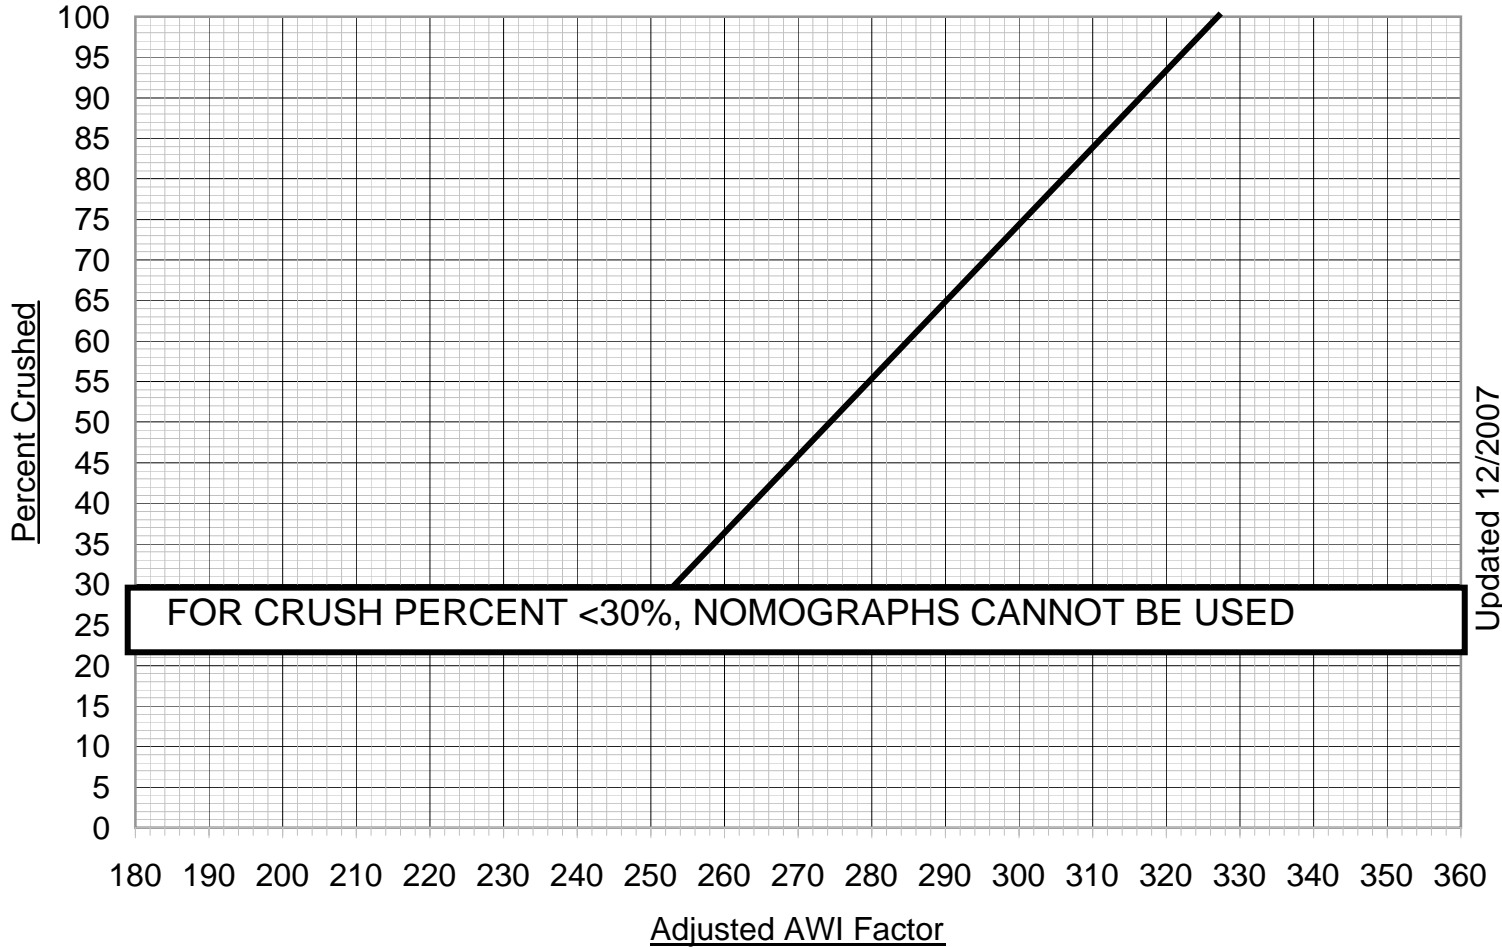

AWI/CRUSHED NOMOGRAPH

PIT # 22-101

Updated 12/2007