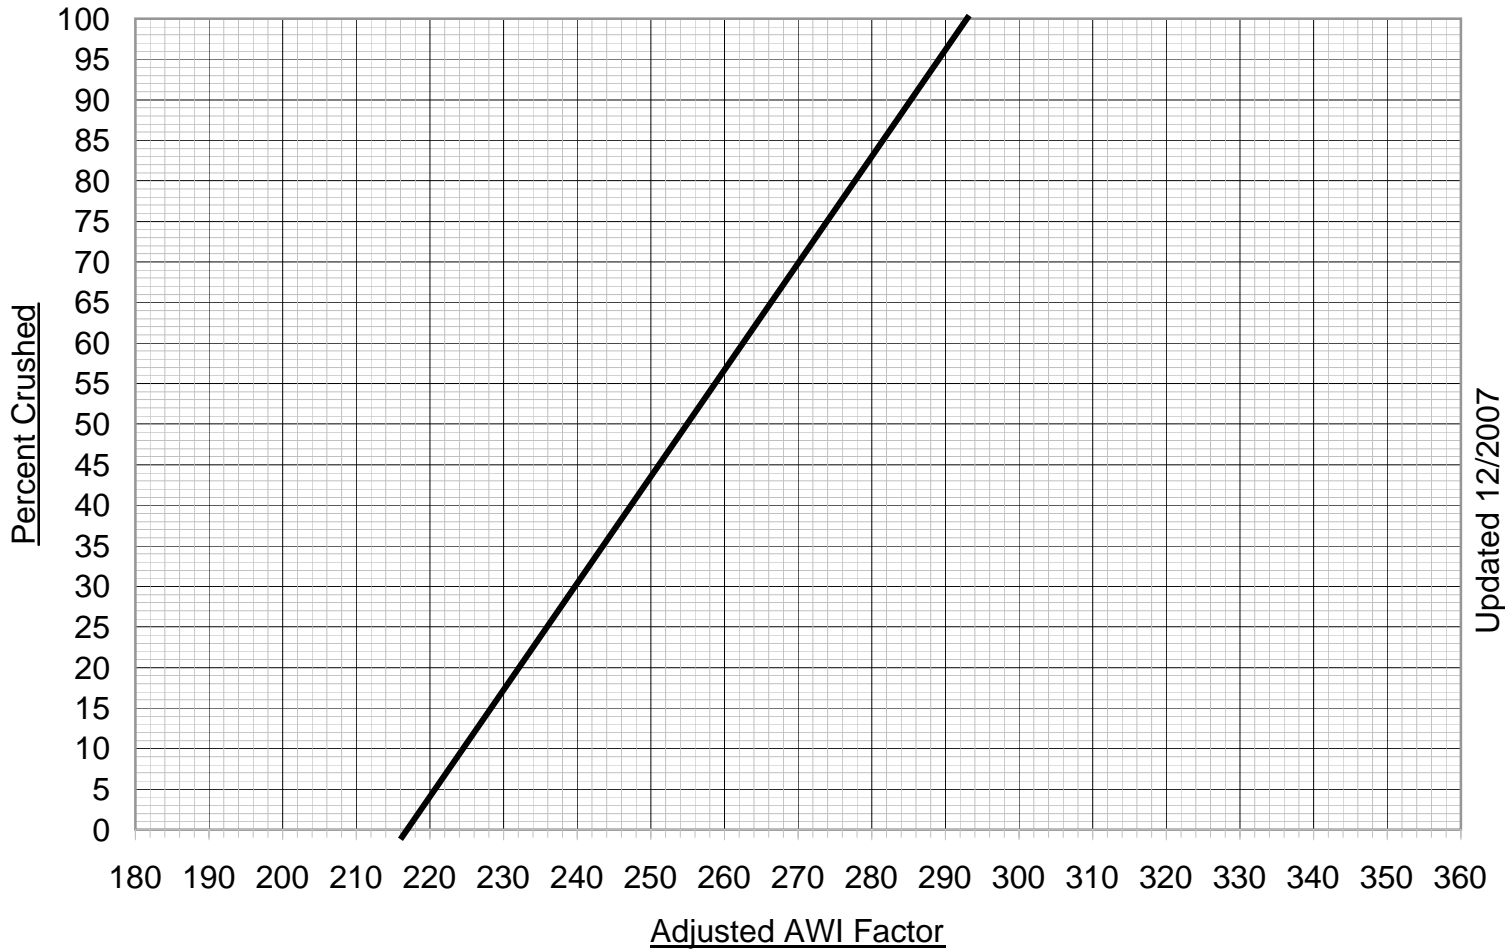

AWI/CRUSHED NOMOGRAPH

PIT # 22-053

Updated 12/2007