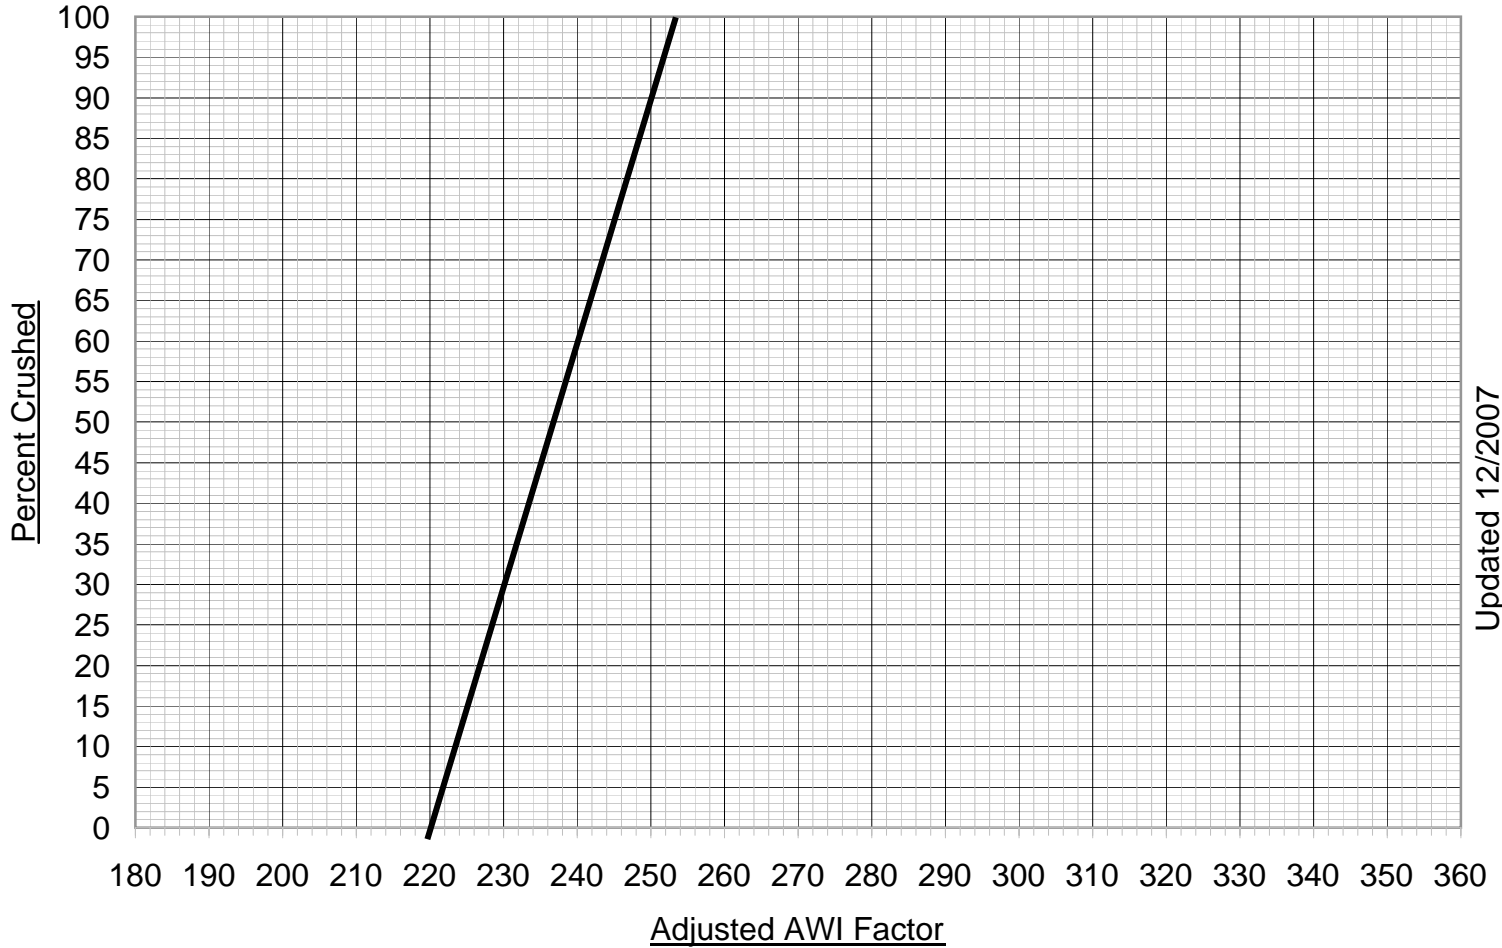

# AWI/CRUSHED NOMOGRAPH

PIT # 22-025

Updated 12/2007