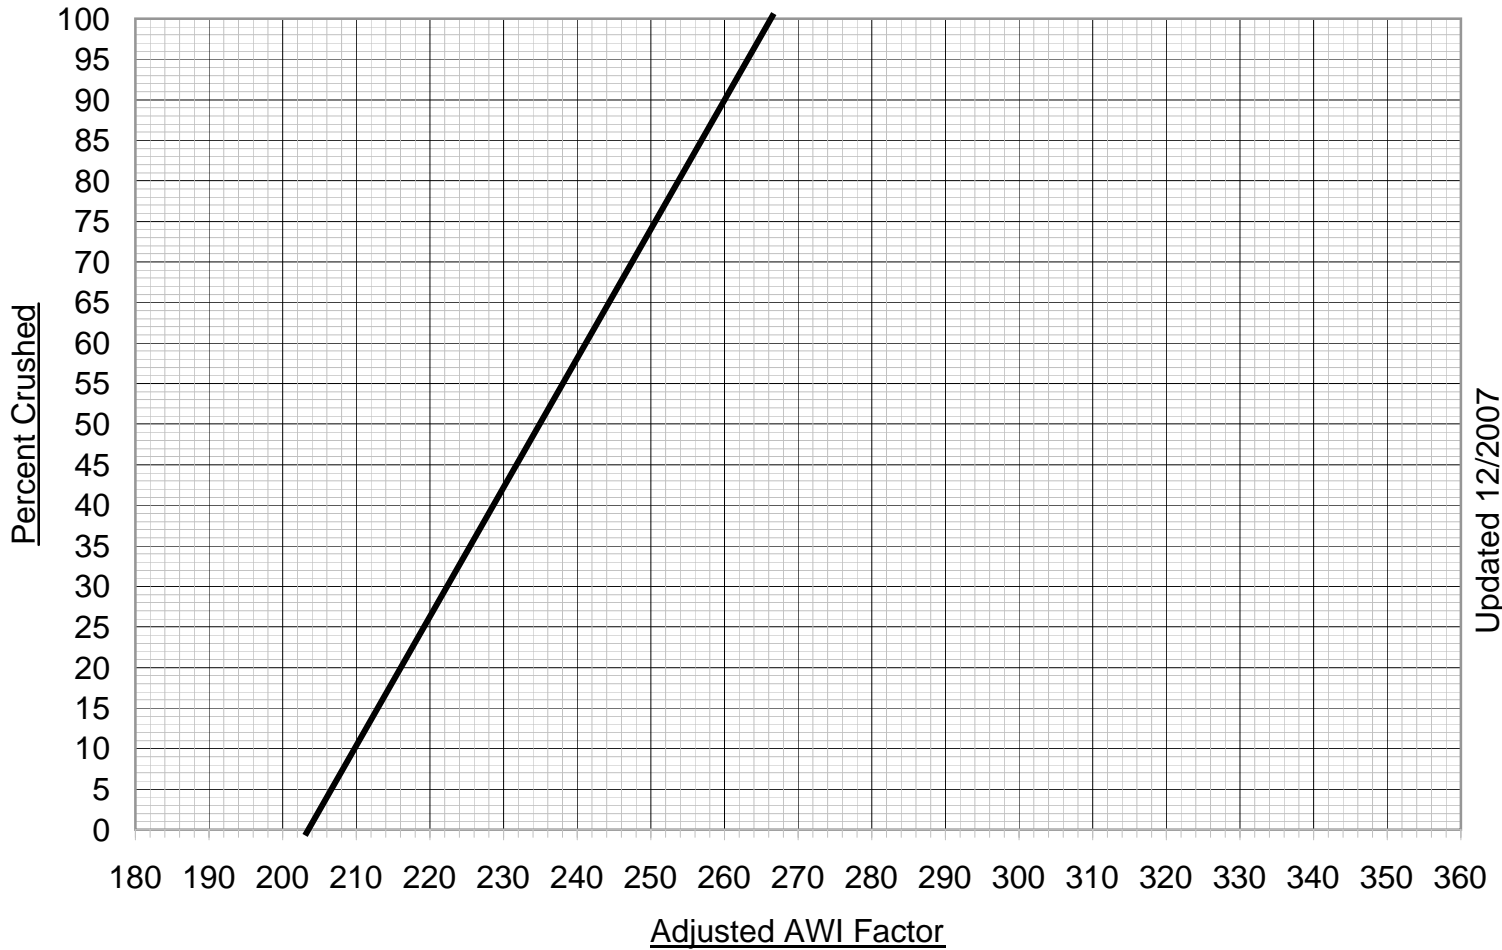

AWI/CRUSHED NOMOGRAPH

PIT # 22-008

Updated 12/2007