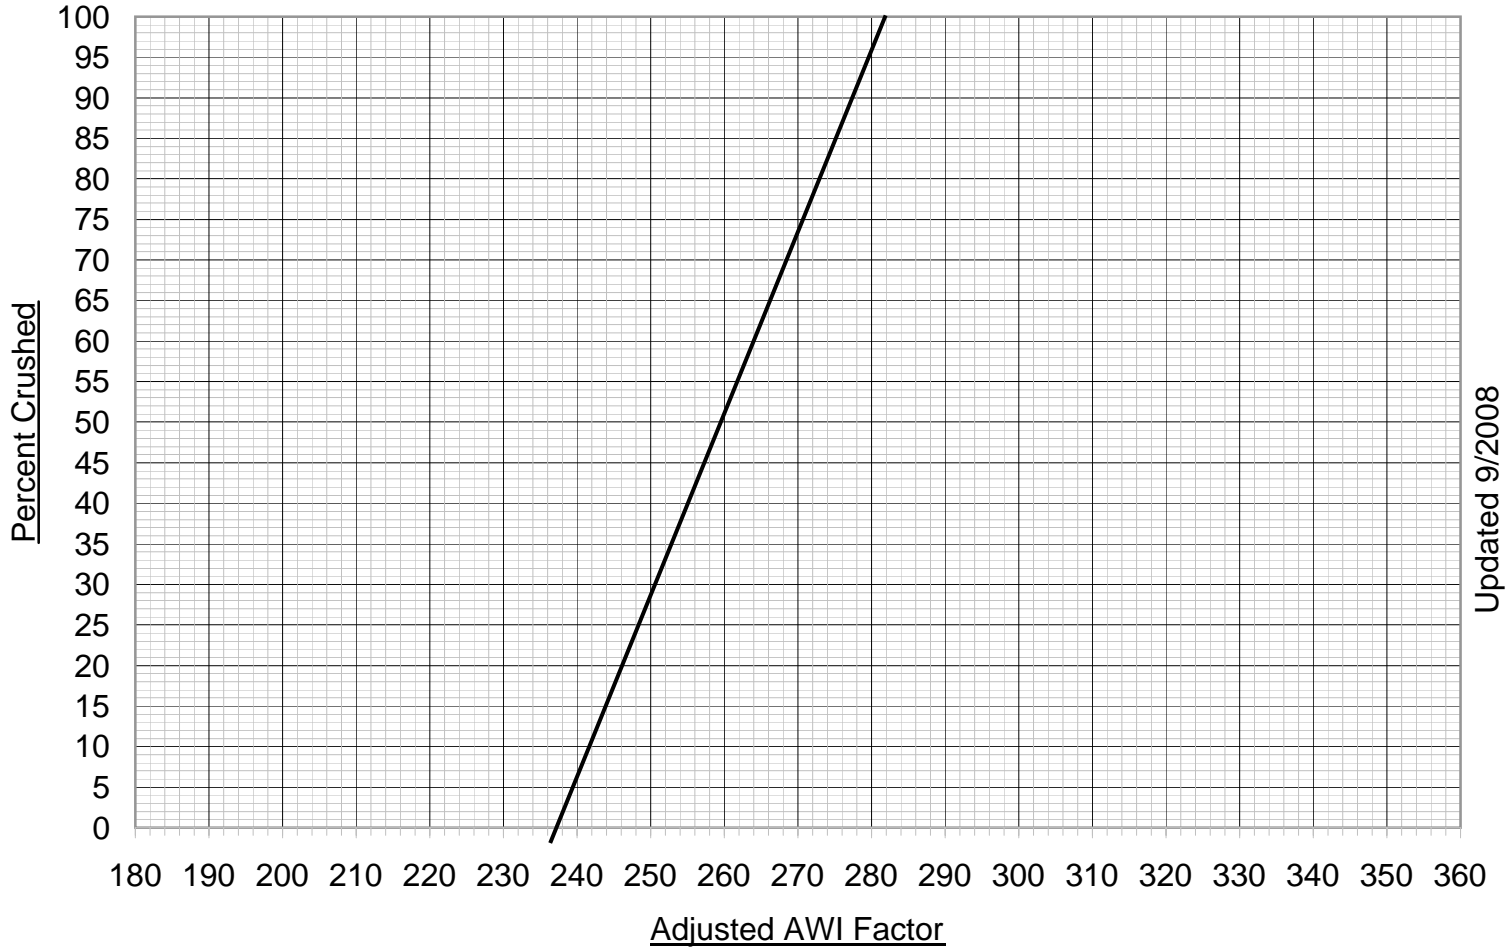

AWI/CRUSHED NOMOGRAPH

PIT # 21-086

Updated 9/2008