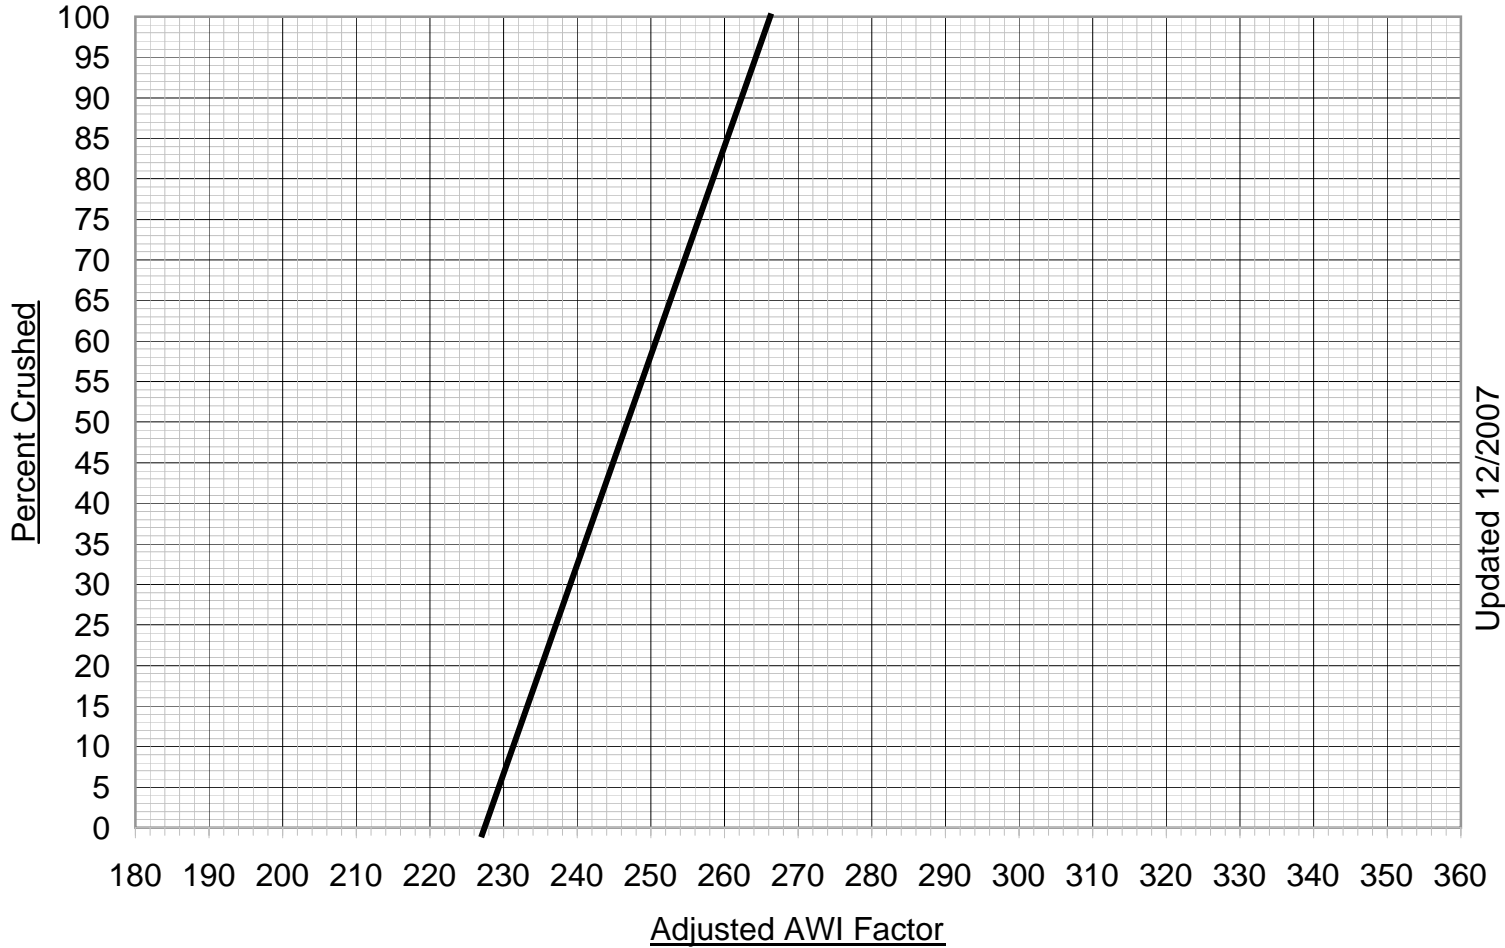

AWI/CRUSHED NOMOGRAPH

PIT # 21-071

Updated 12/2007