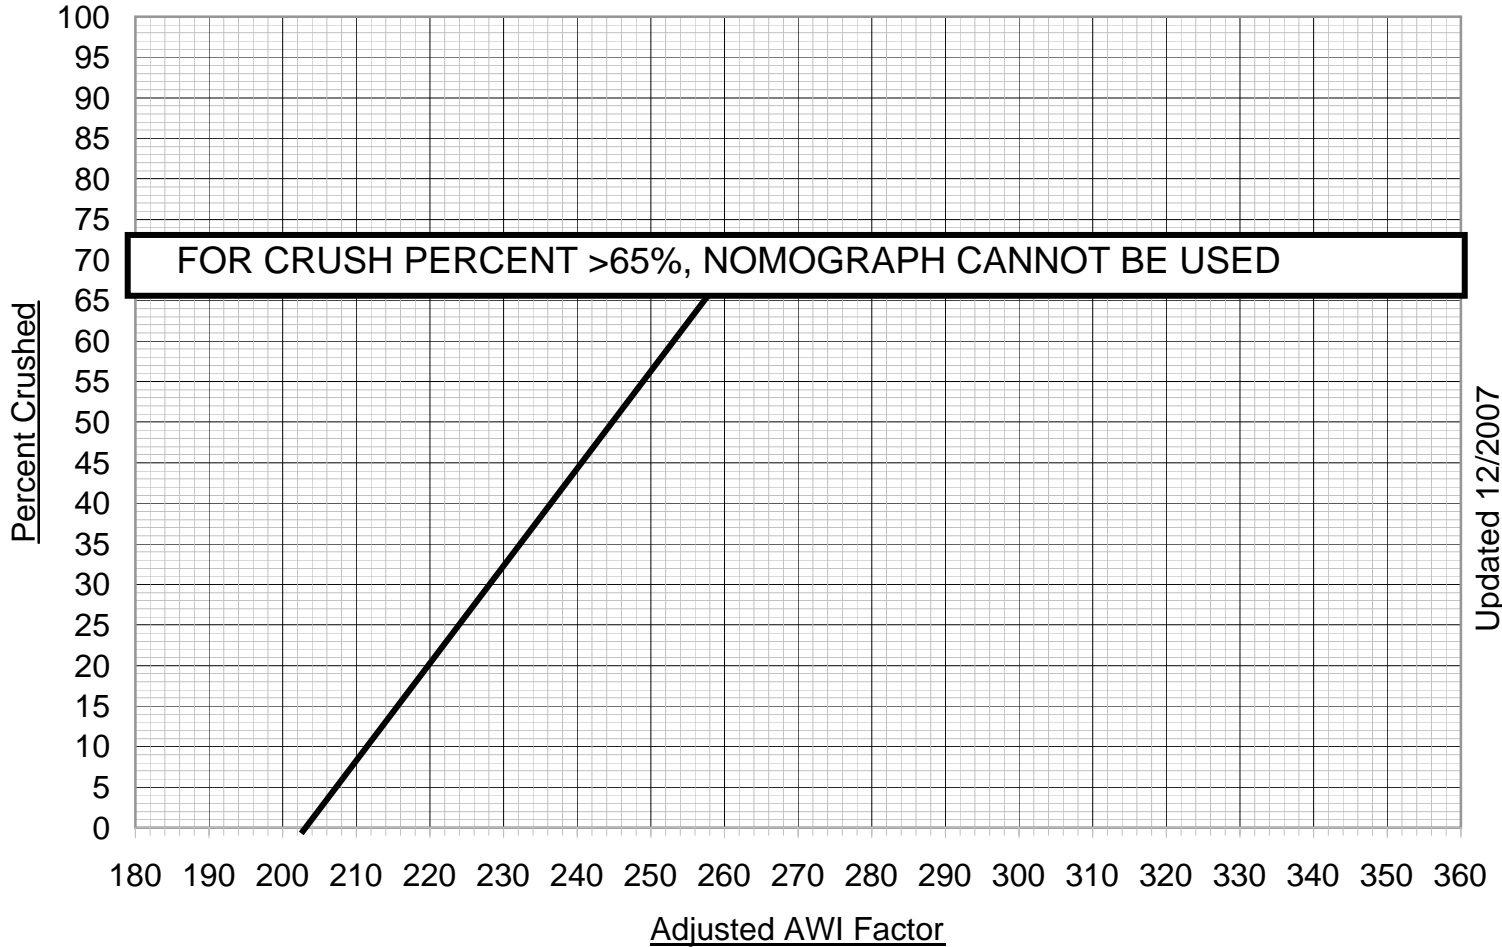

AWI/CRUSHED NOMOGRAPH

PIT # 21-041

Updated 12/2007